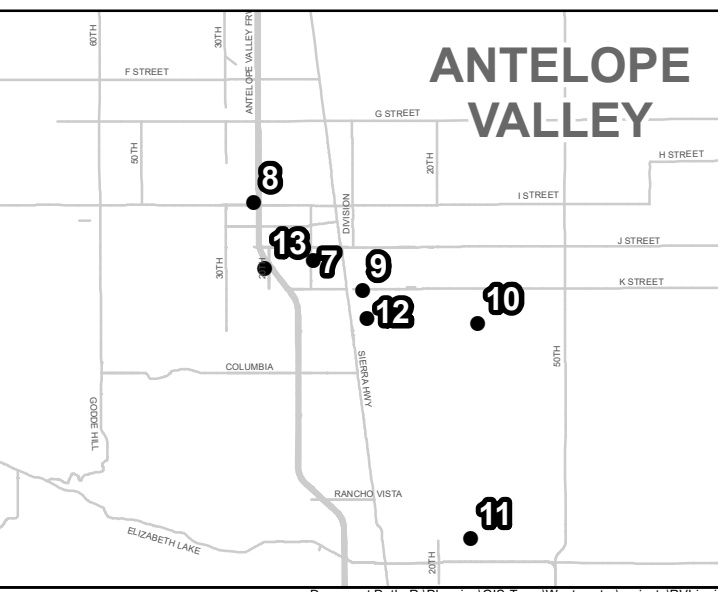

Legend

- RV Liquid Waste Disposal Station