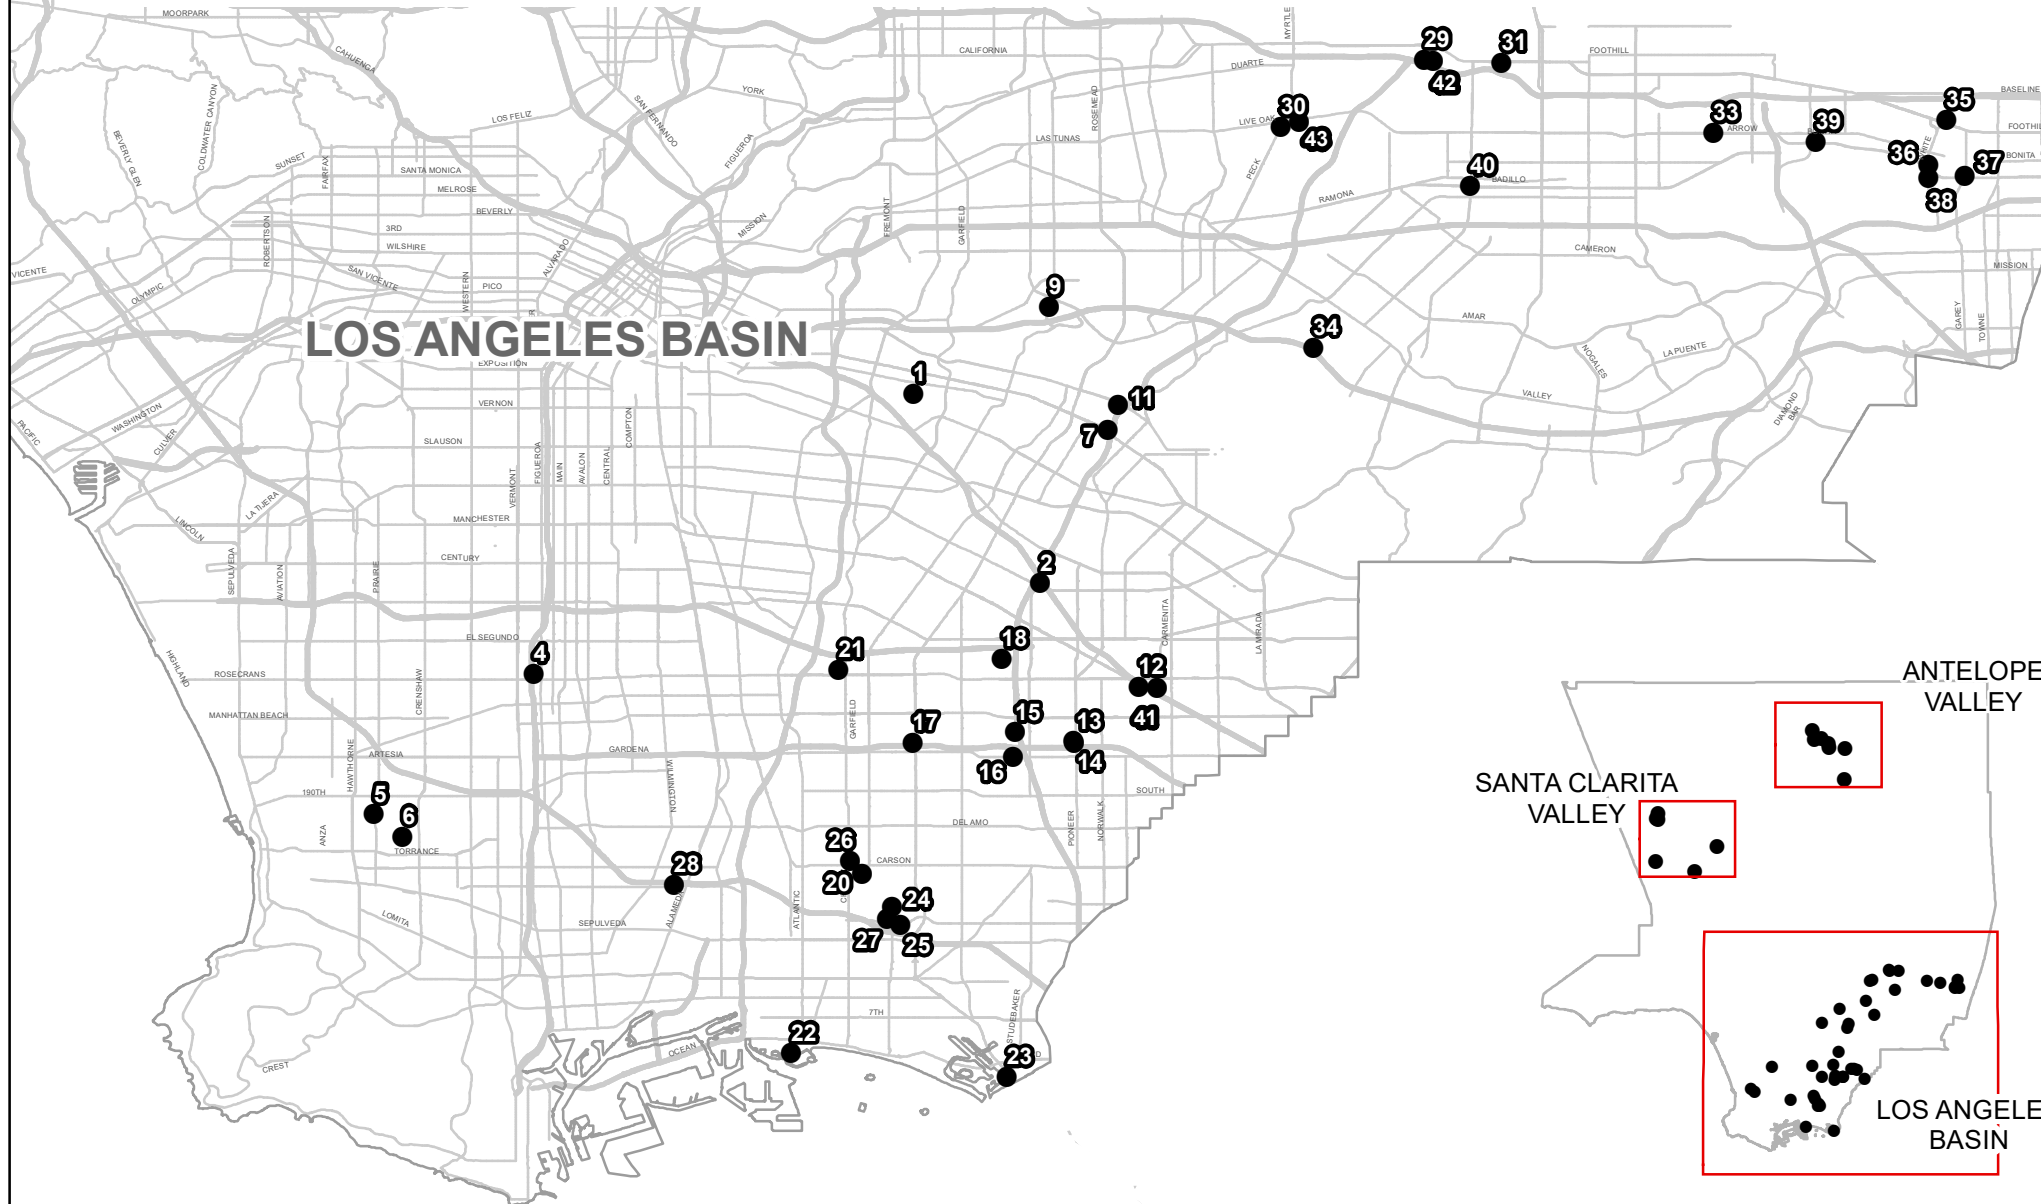

Permitted Recreational Vehicle Liquid Waste Disposal Stations by Los Angeles County Sanitation Districts

LOS ANGELES BASIN STATIONS

CITY	MAPID	Station Name	Address
Artesia	13	Pioneer RV Storage	16703 S Pioneer Blvd, Artesia, CA, 90701
Artesia	14	Pioneer Chevron	16725 Pioneer Blvd, Artesia, CA, 90701
Azusa	31	Price Self Storage	1110 W Foothill Blvd, Azusa, CA, 91702
Bellflower	17	Affordable RV Storage	8839 Park St, Bellflower, CA, 90706
Bellflower	18	CT Storage-Bellflower LLC DBA Storage Outlet	10326 Foster Rd, Bellflower, CA, 90706
Carson	28	Cruise America, Inc.	2233 E 223rd St, Carson, CA, 90810
Cerritos	15	Ironwood RV Storage, Inc.	16401 Pioma Ave, Cerritos, CA, 90703
Cerritos	16	Extra Space Storage Cerritos	10755 Artesia Blvd, Cerritos, CA, 90703
Commerce	1	America Asia Express, Inc.	6024 E Ferguson Dr, City of Commerce, CA, 90022
Downey	2	Giant RV	11111 Florence Ave, Downey, CA, 90241
Duarte	29	MT Olive Storage	1500 Crestfield Dr, Duarte, CA, 91010
Gardena	4	Hebaragi and Lemi Bus, Inc..	606 W 140TH St, Gardena, CA, 90248
Glendora	33	Arrow RV and Boat Storage	1021 E Arrow Hwy, Glendora, CA, 91740
Hacienda Heights	34	Wildwood Mobile Home Country Club	901 S 6TH Ave, Hacienda Heights, CA, 91745
Irwindale	41	Greystone Central, LLC	2356 E Central AVENUE, Irwindale, CA, 91010
Irwindale	43	LA County Stormwater Maintenance Division	160 LONGDEN AVENUE, Irwindale, CA, 91706
La Verne	35	Casitas La Verne Mobile Home Park	3945 Bradford St, La Verne, CA, 91750
La Verne	36	Toy Storage 1	2557 Sierra Wy, La Verne, CA, 91750
Lakewood	20	COAST Storage COMPANY	3919 Pixie Ave, Lakewood, CA, 90712
Long Beach	25	Don Temple Storage	3750 E. Spring St., Long Beach, CA, 90806
Long Beach	22	City of Long Beach -Marine Bureau	450 E Shoreline Dr, Long Beach, CA, 90802
Long Beach	23	City of Long Beach -Marine Bureau	205 E Marina Dr Unit 5, Long Beach, CA, 90803
Long Beach	24	Signature Flight Support	3333 E Spring St Unit 205, Long Beach, CA, 90806
Long Beach	26	Cherry and Carson RV Storage Inc	4160 Cherry Ave, Long Beach, CA, 90807
Long Beach	27	Long Beach Municipal Airport	4100 Donald Douglas Dr, Long Beach, CA, 90808
Monrovia	30	Dry Dock Storage	3131 S Peck Rd, Monrovia, CA, 91016
Montebello	9	Alex's Auto Repair & Electric Inc.	1761 N Paramount Blvd, Montebello, CA, 90640
Norwalk	42	Santa Ana RV Storage, LP	13555 EXCELSIOR DRV, Norwalk, CA, 90650
Paramount	21	Norm Wilson and Sons, Inc	7258 Quimby St, Paramount, CA, 90723
Pico Rivera	11	Beverly RV Storage	10000 Beverly Blvd, Pico Rivera, CA, 90660
Pomona	37	Garey One Stop Auto	2455 N Garey Ave, Pomona, CA, 91767
Pomona	38	Los Angeles County Fair Association Fairplex KOA	2200 N White Ave, Pomona, CA, 91768
San Dimas	39	Storage Center	195 E Arrow Hwy, San Dimas, CA, 91773
Santa Fe Springs	12	El Monte RV	12818 Firestone Blvd, Santa Fe Springs, CA, 90670
Torrance	5	SOS Storage Center	19840 Pioneer Ave, Torrance, CA, 90503
Whittier	7	Best RV + Self Storage	5913 Esperanza Ave, Whittier, CA, 90606