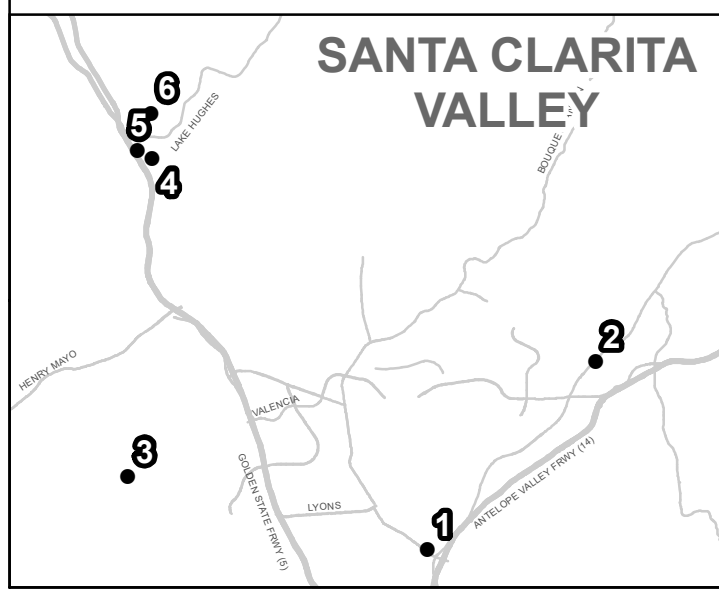

SANTA CLARITA AND ANTELOPE VALLEY STATIONS

CITY	MAP ID	NAME	LOCATION ADDRESS
Castaic	4	Castaic Lake RV Park	31540 Ridge Route Rd, Castaic, CA, 91384
Castaic	5	Village Fuel Stop dba Castaic Truck Stop	31611 Castaic Rd, Castaic, CA 91384
Castaic	6	Castaic Lake State Recreation Area	32132 Castaic Lake Dr, Castaic, CA 91384
Lancaster	7	Purely Storage	44130 10th Street West., Lancaster, CA, 93534
Lancaster	8	Rider's Choice Motorcycle & RV Center	2337 W Ave I., Lancaster, CA, 93534
Lancaster	9	Benevolent and Protective Order of Elks Lancaster Lodge #1625	240 East Ave K., Lancaster, CA, 93535
Lancaster	10	Lancaster National Soccer Center	43000 30th Street East, Lancaster, CA 93535
Lancaster	12	Lance Camper Manufacturing Corp.	43014 Exchange Place, Lancaster, CA 93535
Lancaster	13	Amargosa Creek Storage	2060 W. Avenue J8, Lancaster, CA 93536
Palmdale	11	Benevolent and Protective Order of Elks Palmdale Lodge #2027	2705 East Avenue Q., Palmdale, CA, 93550
Santa Clarita	1	SV Holding Inc. dba Shell Station	23502 Newhall Ave, Santa Clarita, CA 91321
Santa Clarita	2	Santa Clarita Elks Lodge #2379	17766 Sierra Hwy, Santa Clarita, CA 91351
Santa Clarita	3	Camping World Inc	24901 W Pico Canyon Rd, Santa Clarita, CA 91381