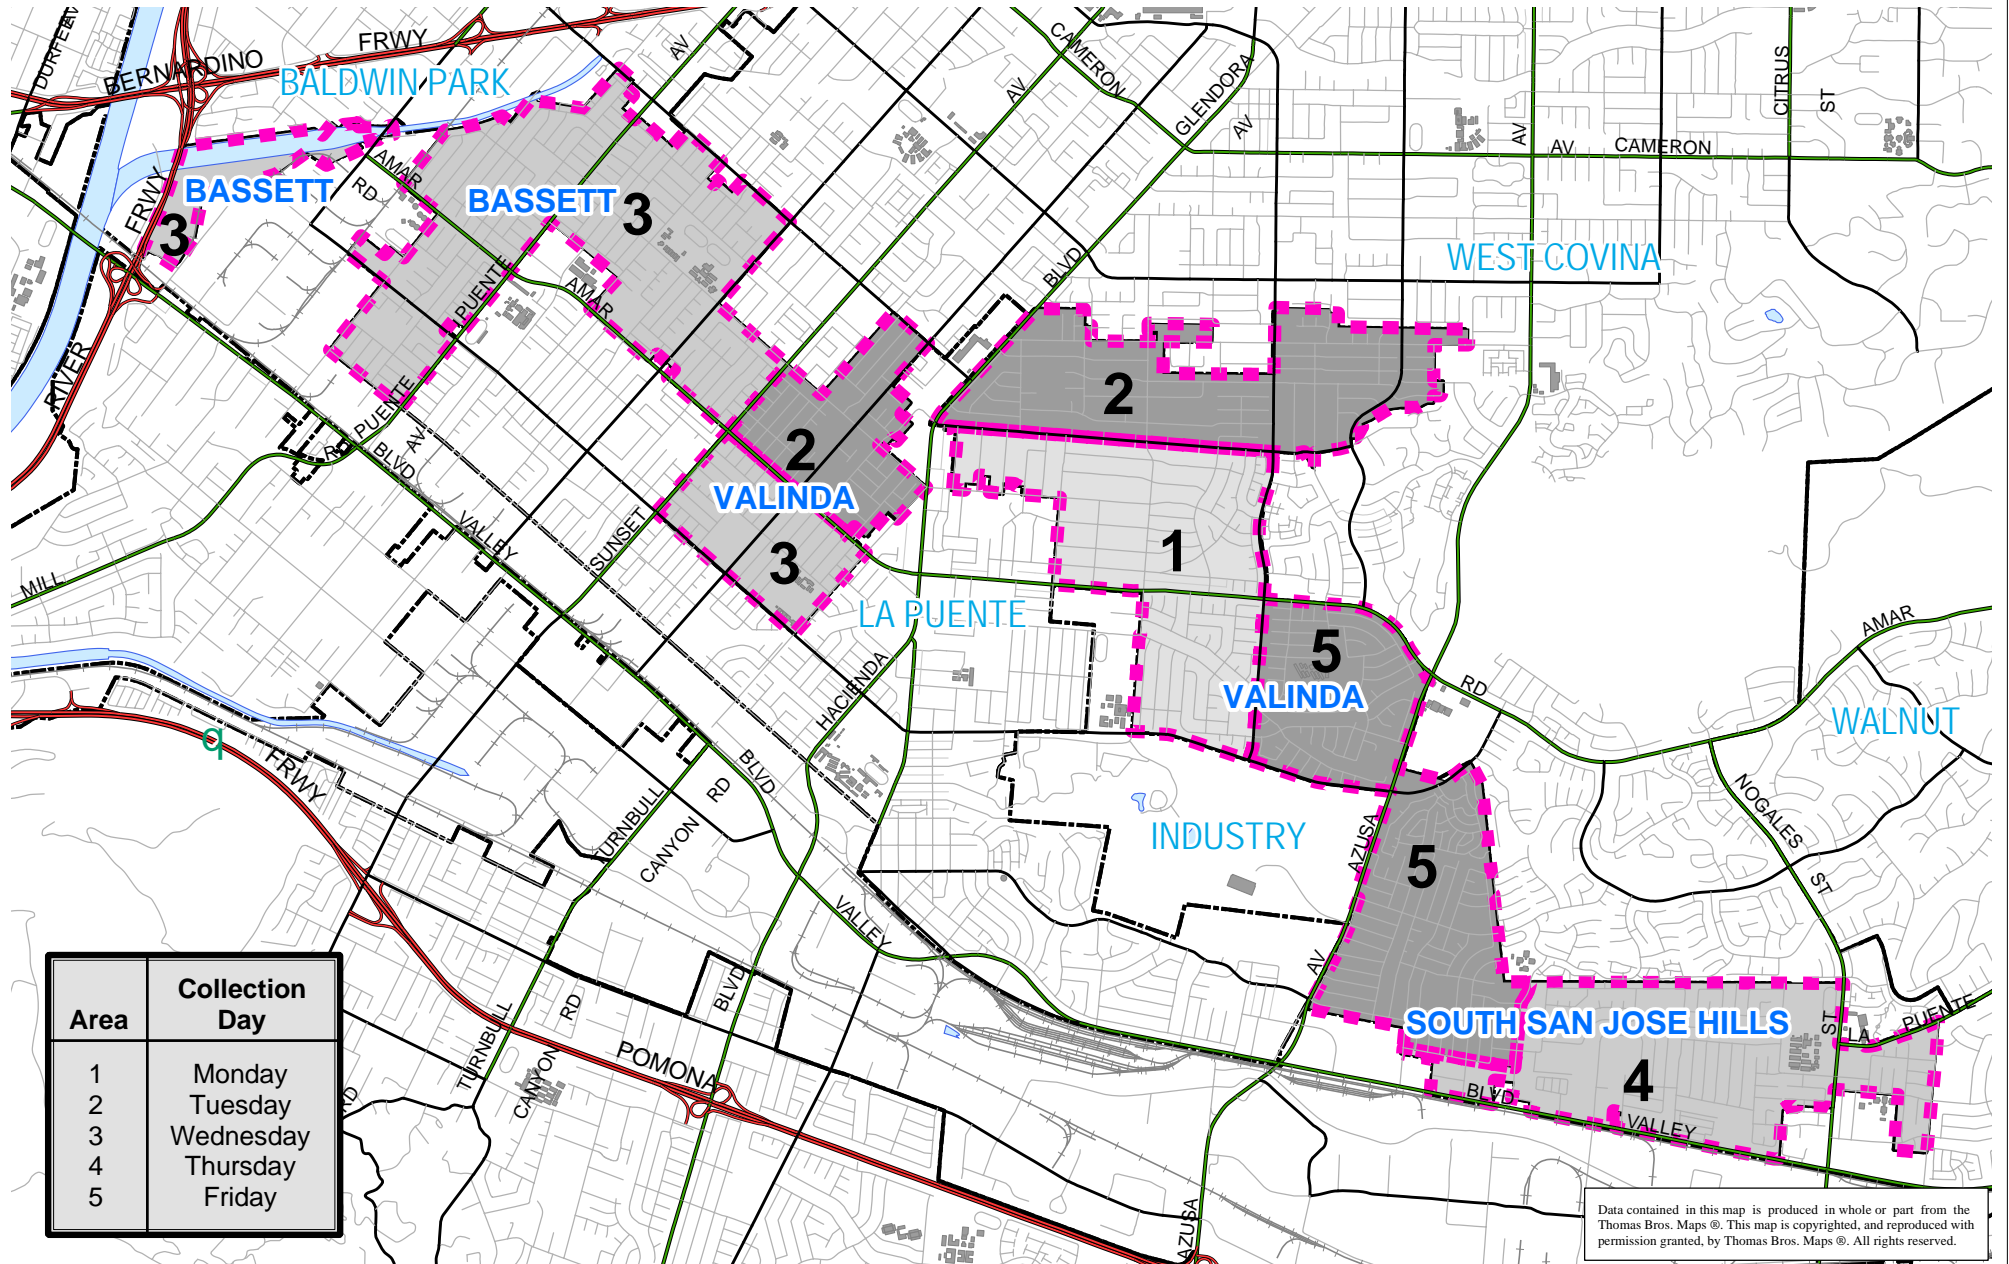

BASSETT - VALINDA - SOUTH SAN JOSE HILLS

Trash Collection Schedule

Area	Collection Day
1	Monday
2	Tuesday
3	Wednesday
4	Thursday
5	Friday

Data contained in this map is produced in whole or part from the Thomas Bros. Maps ©. This map is copyrighted, and reproduced with permission granted, by Thomas Bros. Maps ©. All rights reserved.