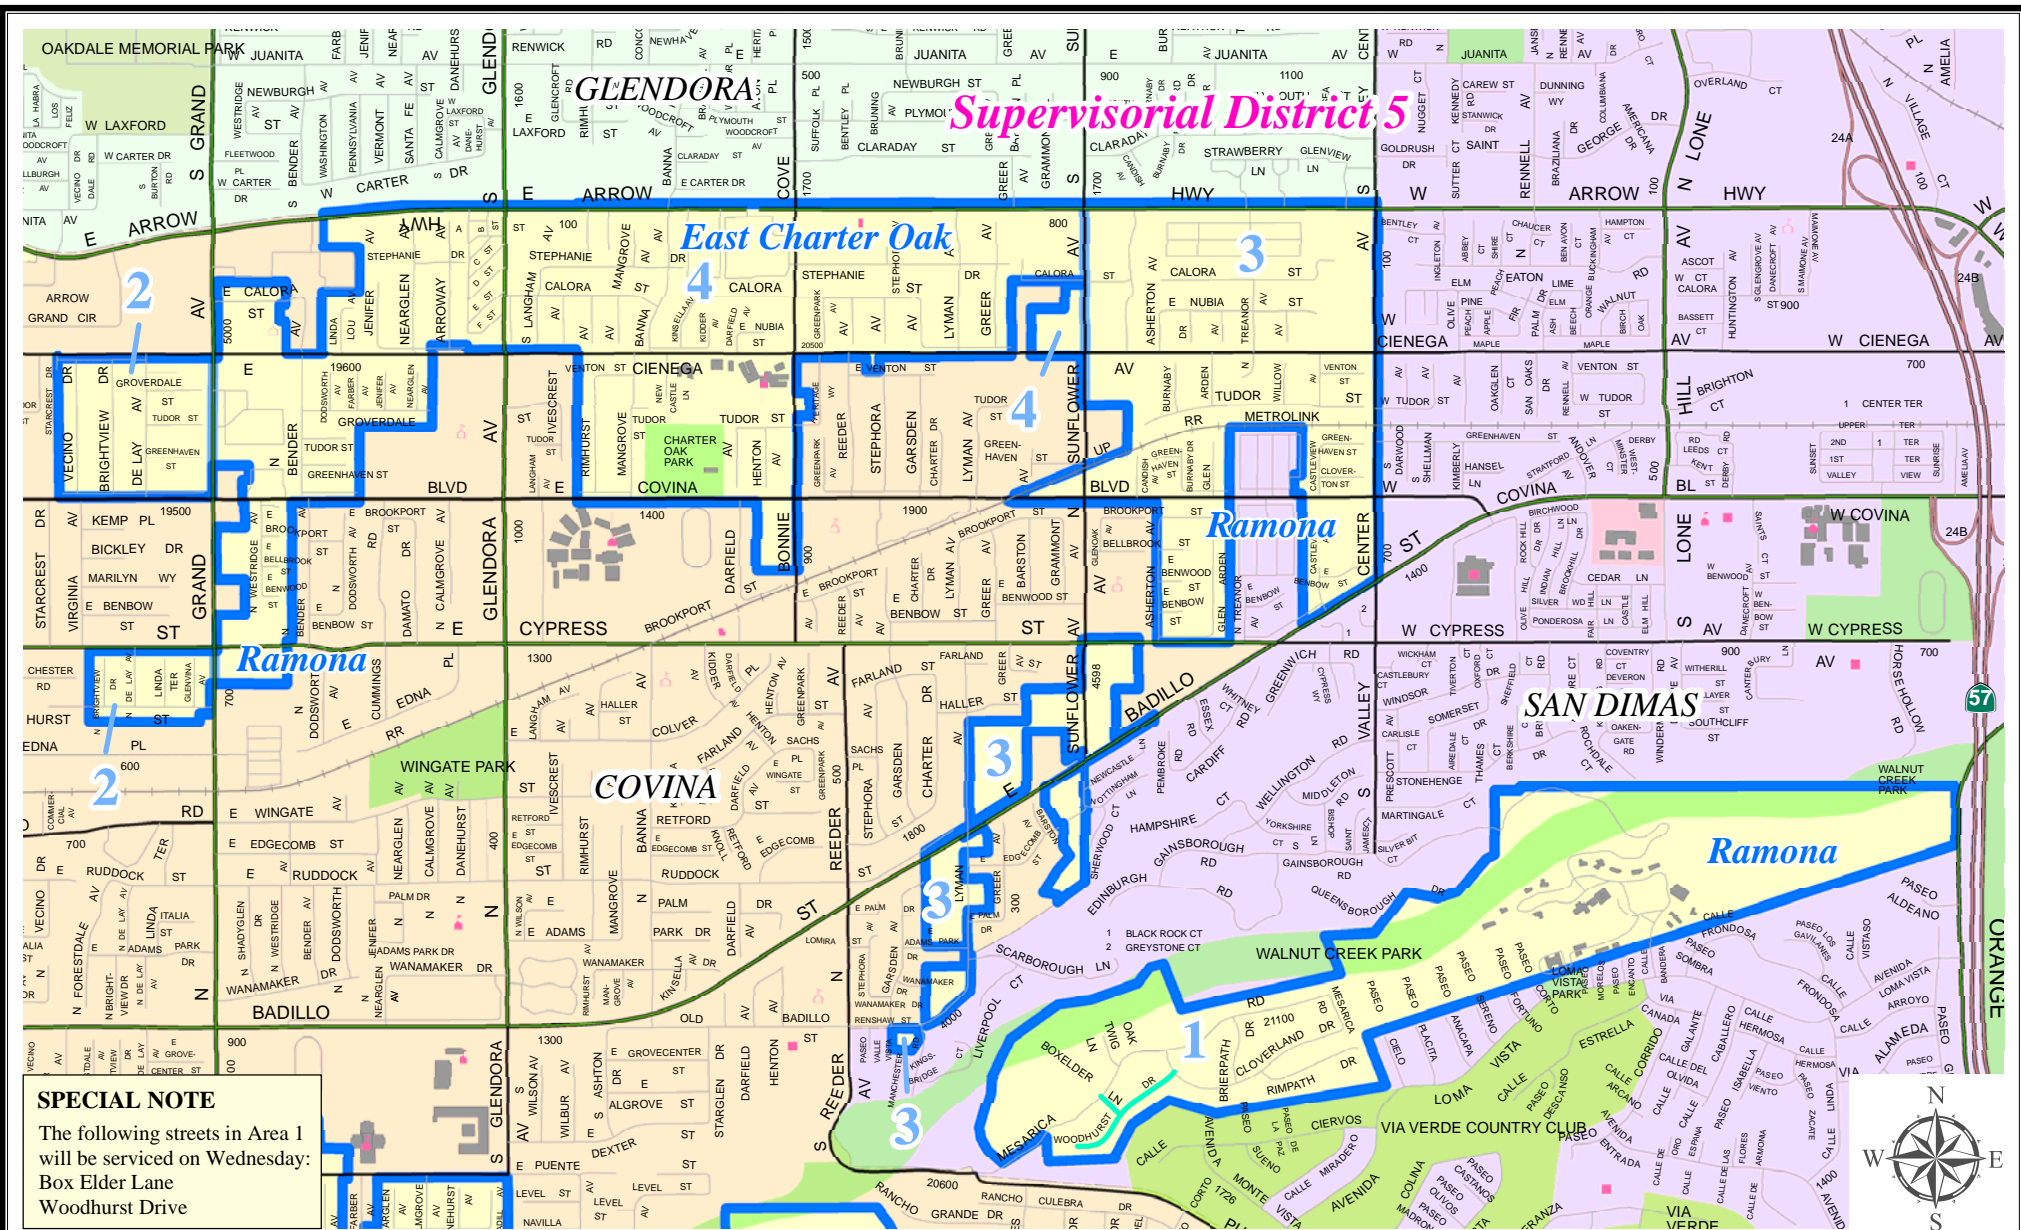

East Charter Oak / Foothill / Ramona / Spadra Residential Franchise Trash Collection Schedule

Data contained in this map is produced in whole or part from the Thomas Bros. Maps ©. This map is copyrighted, and reproduced with permission granted, by Thomas Bros. Maps ©. All rights reserved.

SPECIAL NOTE

The following streets in Area 1 will be serviced on Wednesday:
 Box Elder Lane
 Woodhurst Drive

TRASH AREA COLLECTION

- 1 Monday
- 2 Tuesday
- 3 Wednesday
- 4 Thursday

Detail A - East Charter Oak / Foothill / Ramona / Spadra Residential Franchise Trash Collection Schedule

TRASH AREA COLLECTION	
1	Monday
3	Wednesday

Detail B - East Charter Oak / Foothill / Ramona / Spadra Residential Franchise Trash Collection Schedule

Data contained in this map is produced in whole or part from the Thomas Bros. Maps ©. This map is copyrighted, and reproduced with permission granted, by Thomas Bros. Maps ©. All rights reserved.

**TRASH
AREA COLLECTION**

2 Tuesday

*Detail C - East Charter Oak / Foothill / Ramona / Spadra
Residential Franchise
Trash Collection Schedule*

Data contained in this map is produced in whole or part from the Thomas Bros. Maps ©. This map is copyrighted, and reproduced with permission granted, by Thomas Bros. Maps ©. All rights reserved.