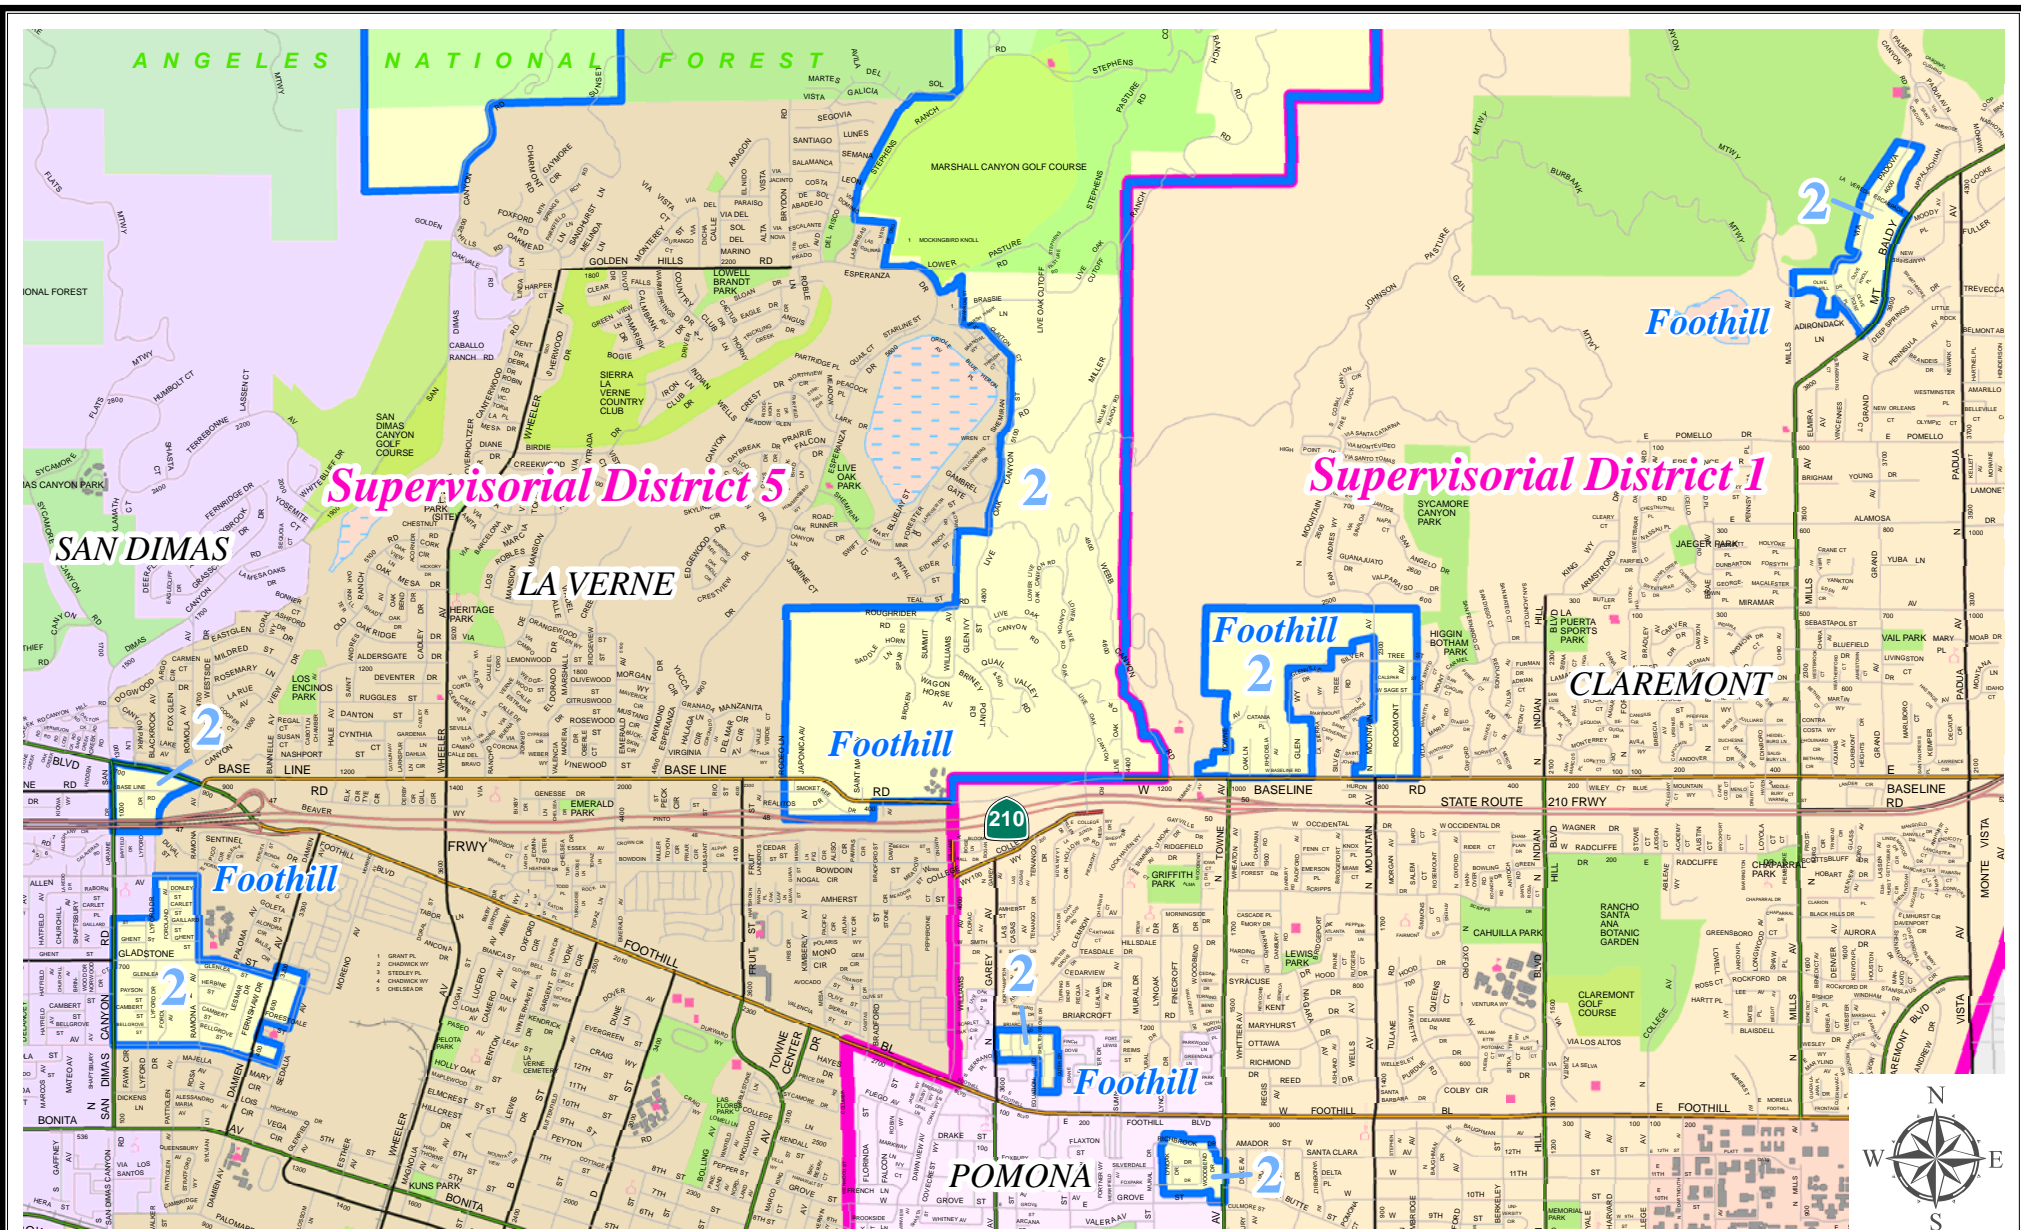

**TRASH
AREA COLLECTION**

2 Tuesday

*Detail C - East Charter Oak / Foothill / Ramona / Spadra
Residential Franchise
Trash Collection Schedule*