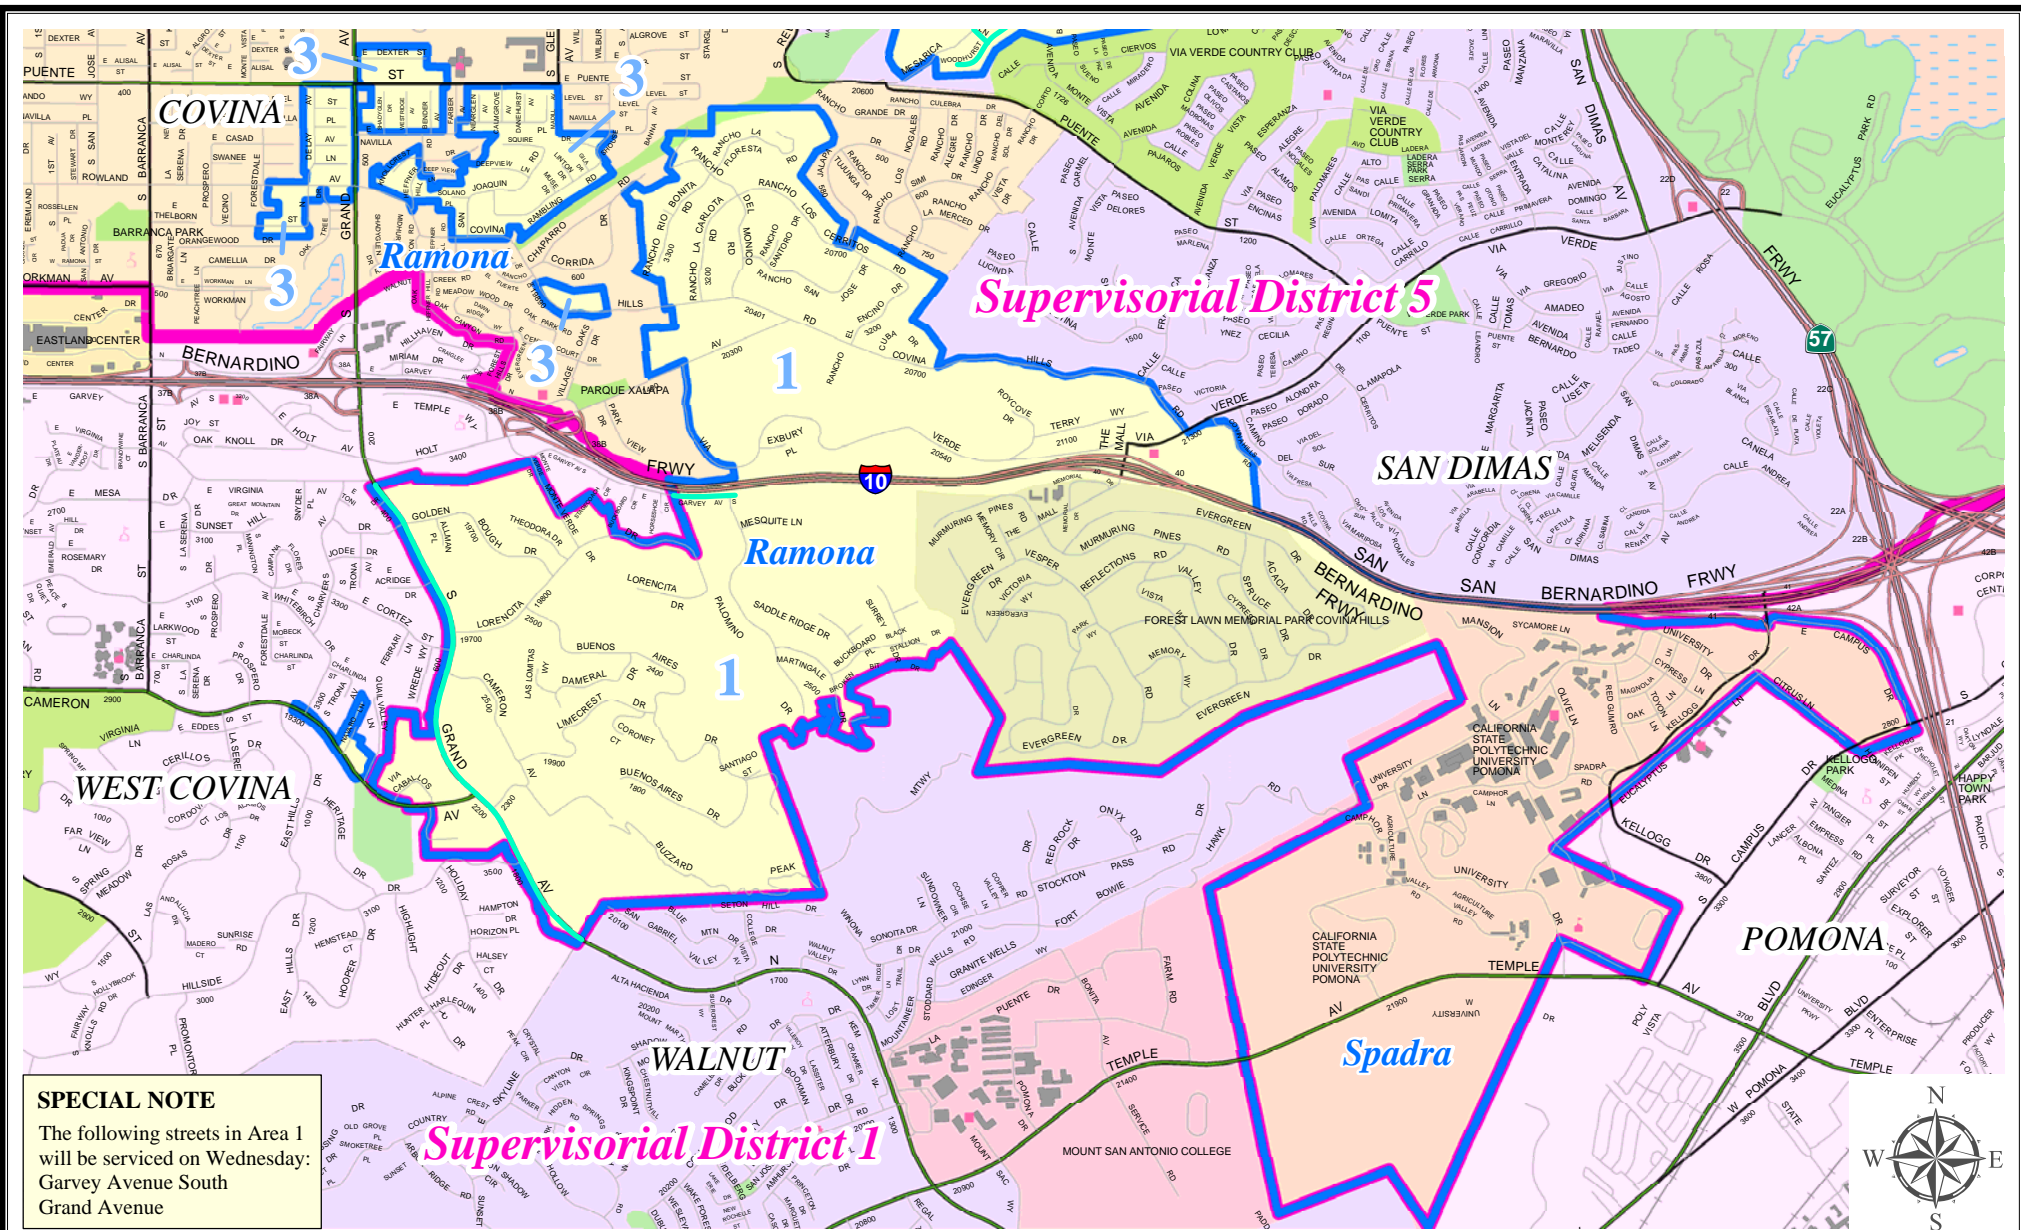

SPECIAL NOTE

The following streets in Area 1 will be serviced on Wednesday:
 Box Elder Lane
 Woodhurst Drive

TRASH AREA COLLECTION

- 1 Monday
- 2 Tuesday
- 3 Wednesday
- 4 Thursday

Detail A - East Charter Oak / Foothill / Ramona / Spadra Residential Franchise Trash Collection Schedule

Data contained in this map is produced in whole or part from the Thomas Bros. Maps ©. This map is copyrighted, and reproduced with permission granted, by Thomas Bros. Maps ©. All rights reserved.

SPECIAL NOTE
 The following streets in Area 1
 will be serviced on Wednesday:
 Garvey Avenue South
 Grand Avenue

TRASH AREA COLLECTION	
1	Monday
3	Wednesday

Detail B - East Charter Oak / Foothill / Ramona / Spadra Residential Franchise Trash Collection Schedule

Data contained in this map is produced in whole or part from the Thomas Bros. Maps ©. This map is copyrighted, and reproduced with permission granted, by Thomas Bros. Maps ©. All rights reserved.

**TRASH
AREA COLLECTION**

2 Tuesday

*Detail C - East Charter Oak / Foothill / Ramona / Spadra
Residential Franchise
Trash Collection Schedule*

Data contained in this map is produced in whole or part from the Thomas Bros. Maps ©. This map is copyrighted, and reproduced with permission granted, by Thomas Bros. Maps ©. All rights reserved.