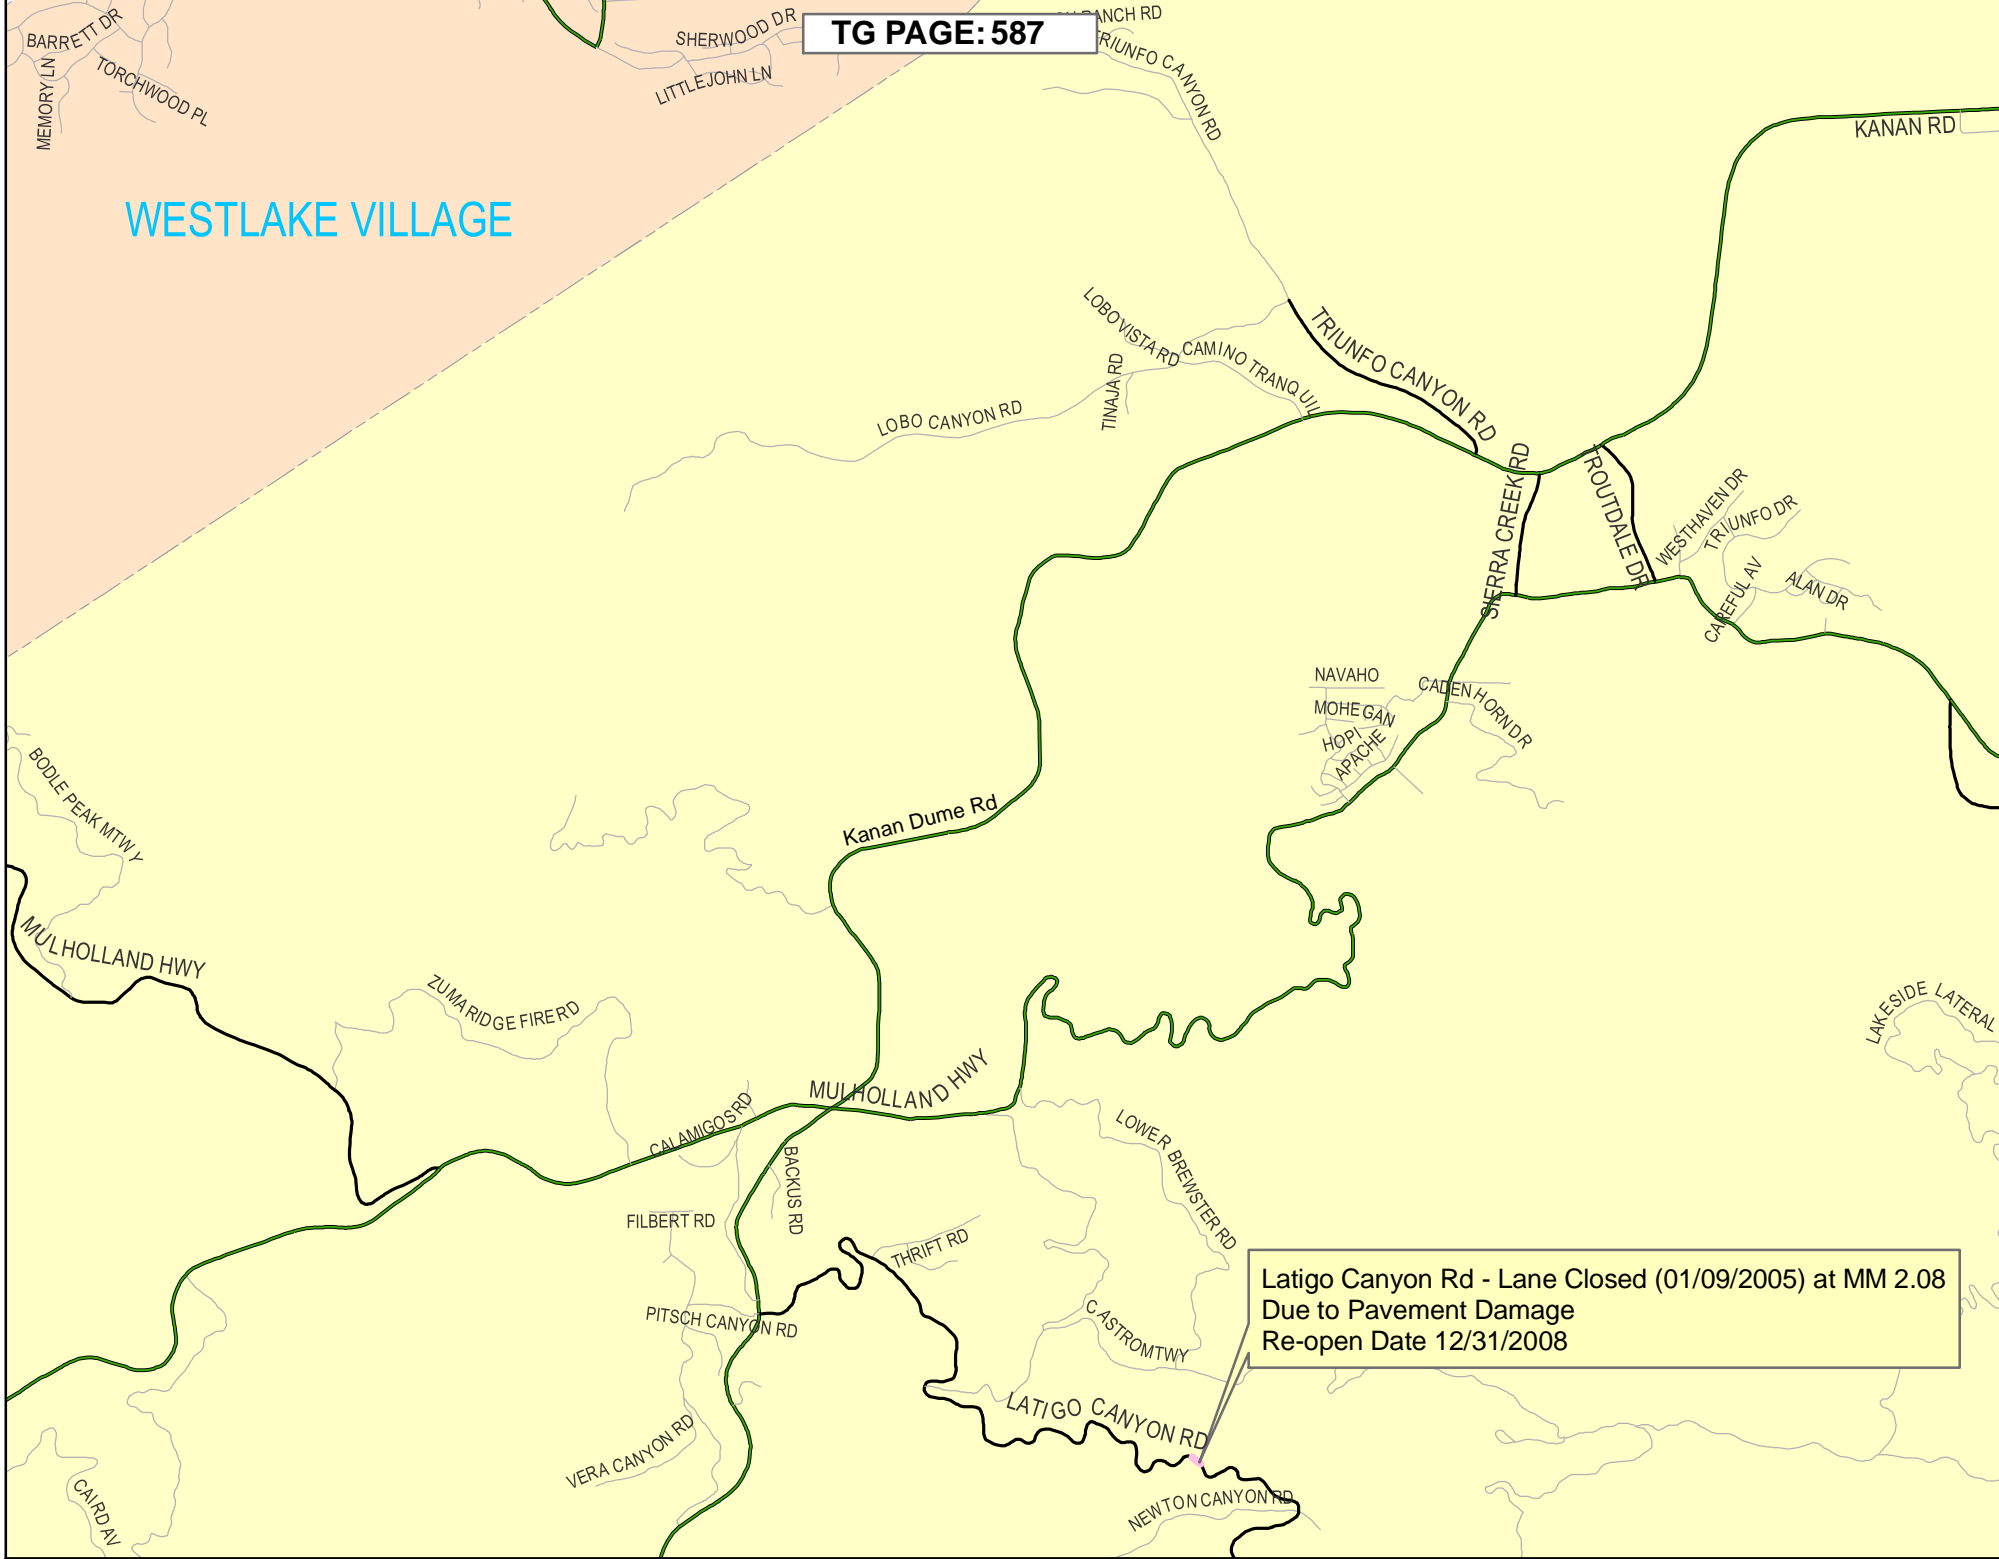

Data contained in this map is produced in whole or part from the Thomas Bros®. This map is copyrighted, and reproduced with permission granted, by Thomas Bros®. All rights reserved.

# WESTLAKE VILLAGE

Latigo Canyon Rd - Lane Closed (01/09/2005) at MM 2.08  
 Due to Pavement Damage  
 Re-open Date 12/31/2008