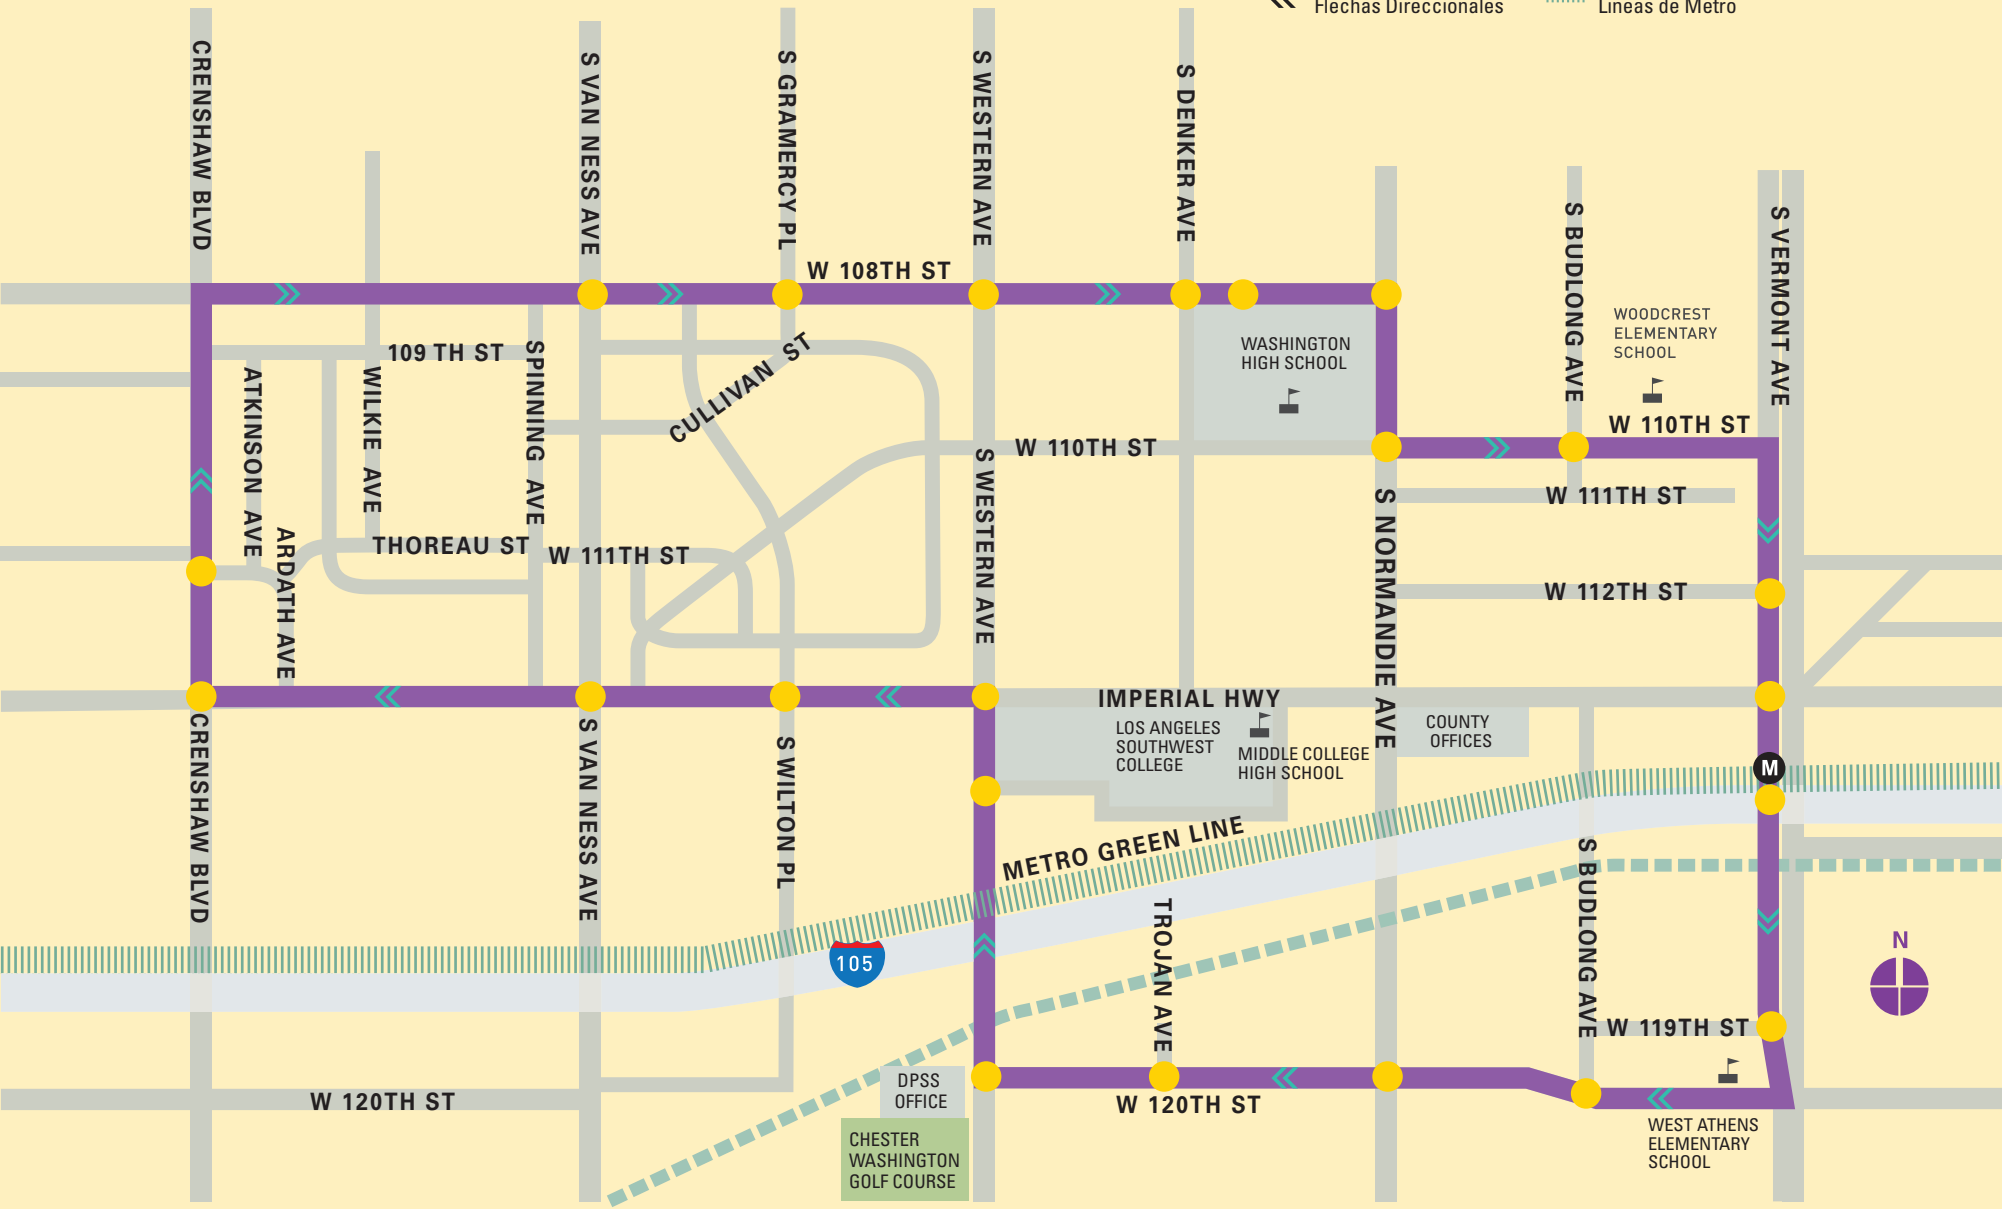

the link
a community shuttle

Athens

Athens Shuttle/ Microbús

Shuttle Stop/ Parada de Microbús

Departure Time/
Hora de Salida

- Bus Stop/
Parada de Microbús
- M Station/ Estación
- << Directional Arrows/
Flechas Direccionales
- ||||| Metro Rail Lines/
Lineas de Metro

- 120th Street – Western Ave :00 :30
- Crenshaw Blvd – Imperial Highway :05 :35
- 108th Street – Denker Ave :10 :40
- Vermont Ave – Metro Station :20 :50
- 120th Street – Western Ave :25 :55

Service every 30 minutes/Servicio cada 30 minutos