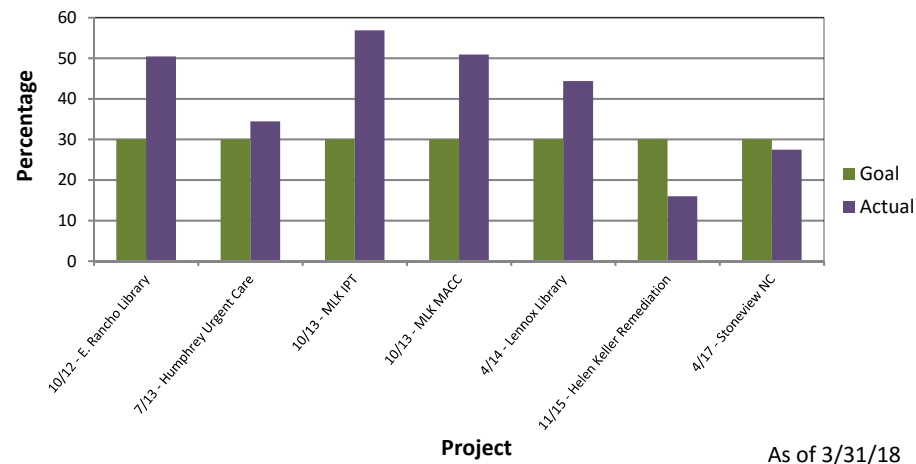

Local and Targeted Worker Hiring Program Summary

Department of Public Works
Los Angeles County

Aspirational Hiring Goal

Completed LWHP Projects (22)

Mandatory Hiring Goal

Completed LWHP Projects (7)

Worker Residency

Completed LWHP Projects (29)

Worker Ethnicity

Completed LWHP Projects (29)