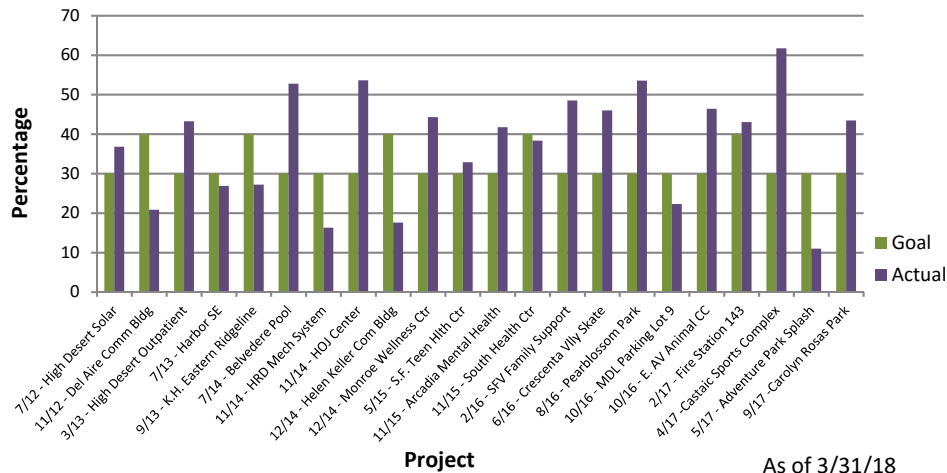

Local and Targeted Worker Hiring Program Summary

Department of Public Works
Los Angeles County

Aspirational Hiring Goal

Completed LWHP Projects (22)

Mandatory Hiring Goal

Completed LWHP Projects (7)

Worker Residency

Completed LWHP Projects (29)

Worker Ethnicity

Completed LWHP Projects (29)