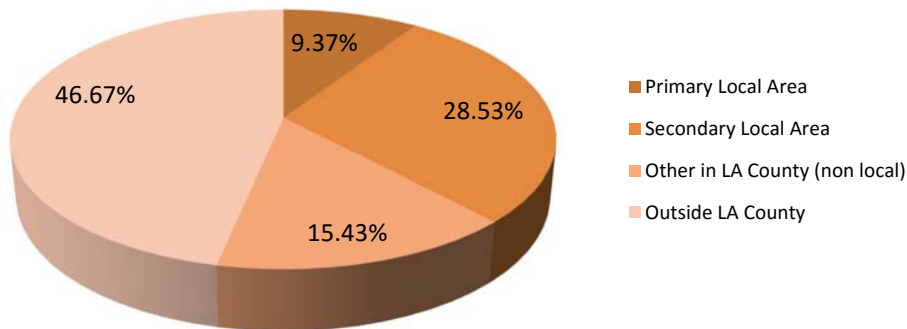

Local and Targeted Worker Hiring Program Summary

Department of Public Works
Los Angeles County

Aspirational Hiring Goal

Completed LWHP Projects (22)

Mandatory Hiring Goal

Completed LWHP Projects (7)

Worker Residency

Completed LWHP Projects (29)

Worker Ethnicity

Completed LWHP Projects (29)