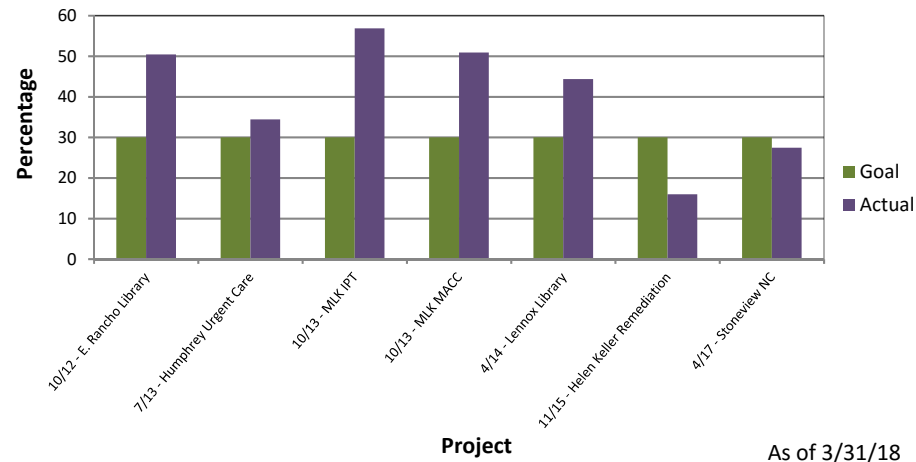

Local and Targeted Worker Hiring Program Summary

Department of Public Works
Los Angeles County

Aspirational Hiring Goal

Completed LWHP Projects (22)

Mandatory Hiring Goal

Completed LWHP Projects (7)

Worker Residency

Completed LWHP Projects (29)

Worker Ethnicity

Completed LWHP Projects (29)