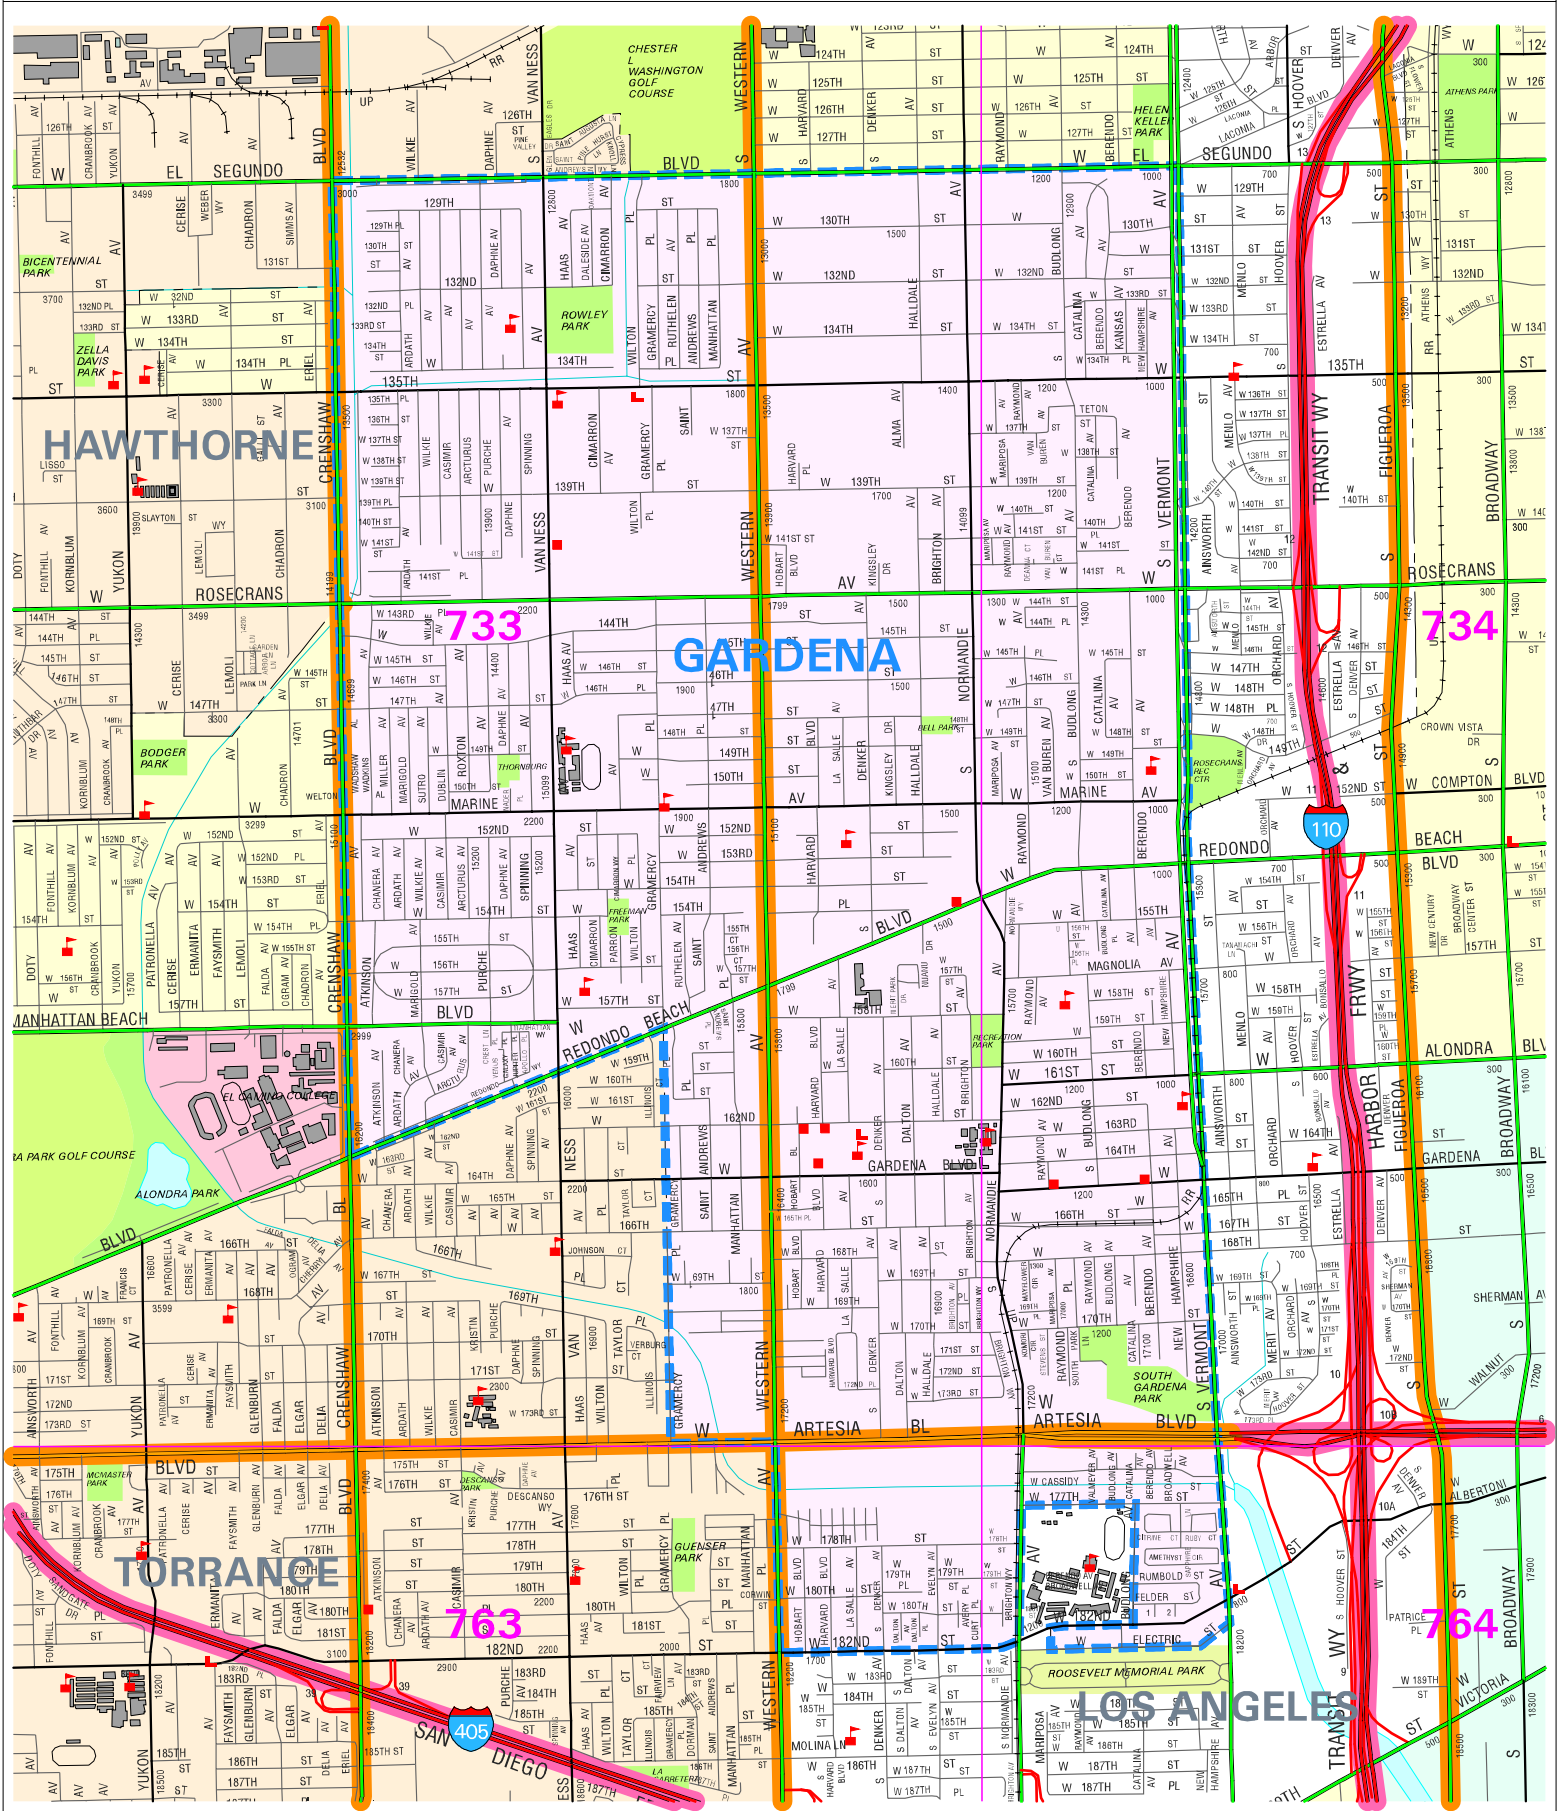

- City Boundary
- Freeway Disaster Route
- Disaster Route
- Thomas Guide Page Grid

CITY OF GARDENA

(Map Size: 8.5" x 11")

AML:s:\arcspac\wk_05\services\aml_dir\gardena.aml Prepared by: DLACY