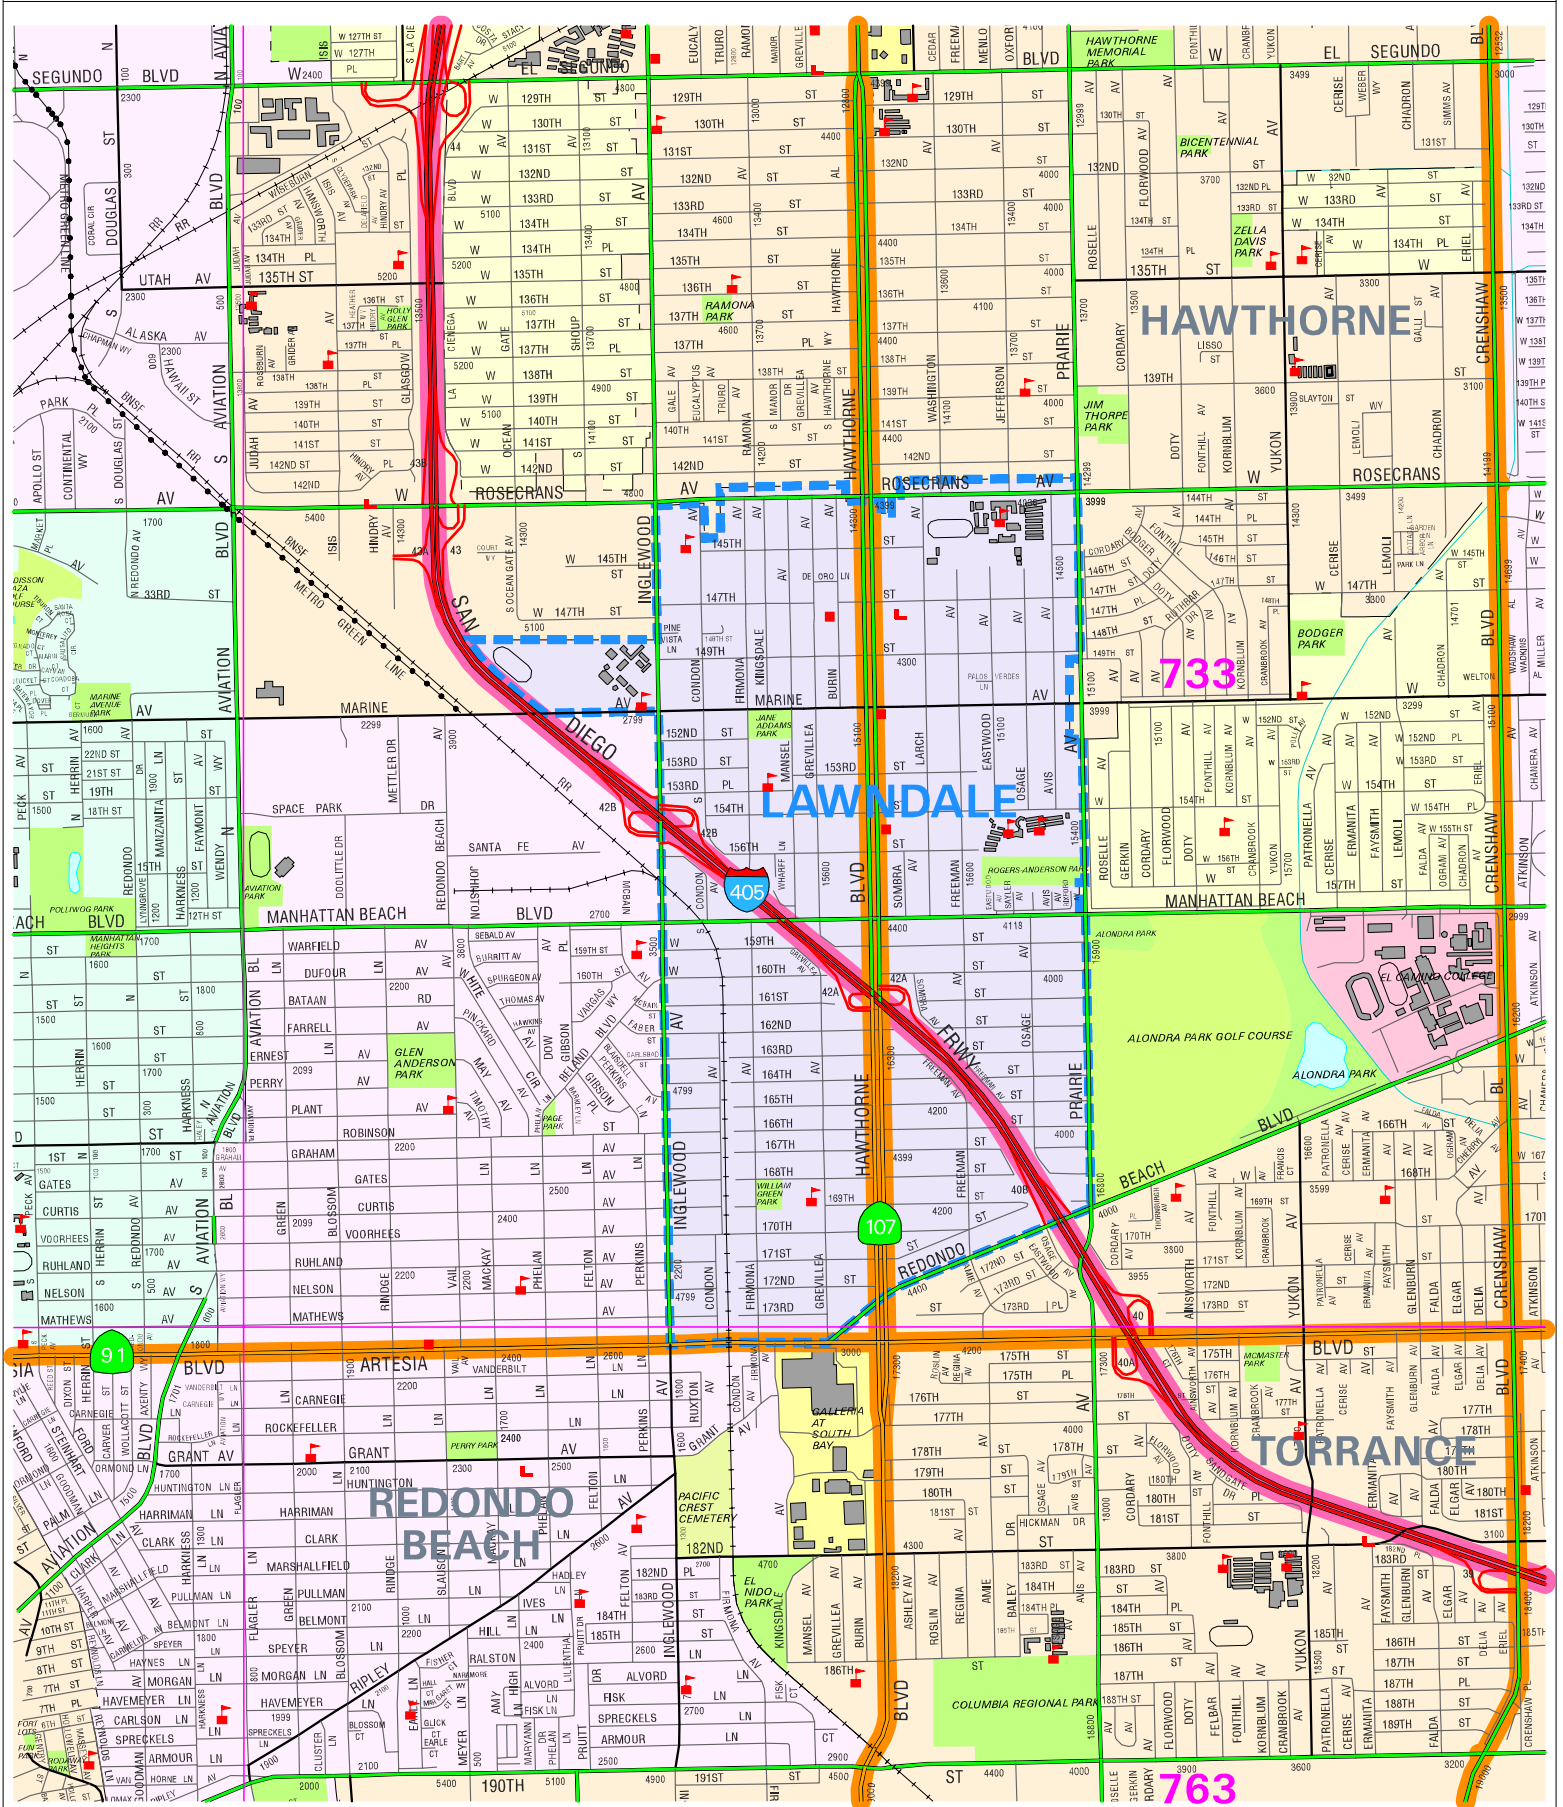

- City Boundary
- Freeway Disaster Route
- Disaster Route
- Thomas Guide Page Grid

CITY OF LAWDALE

(Map Size: 8.5" x 11")

AVL:s:arcspacelam\dlr\lawndale.aml Prepared by: DLACY