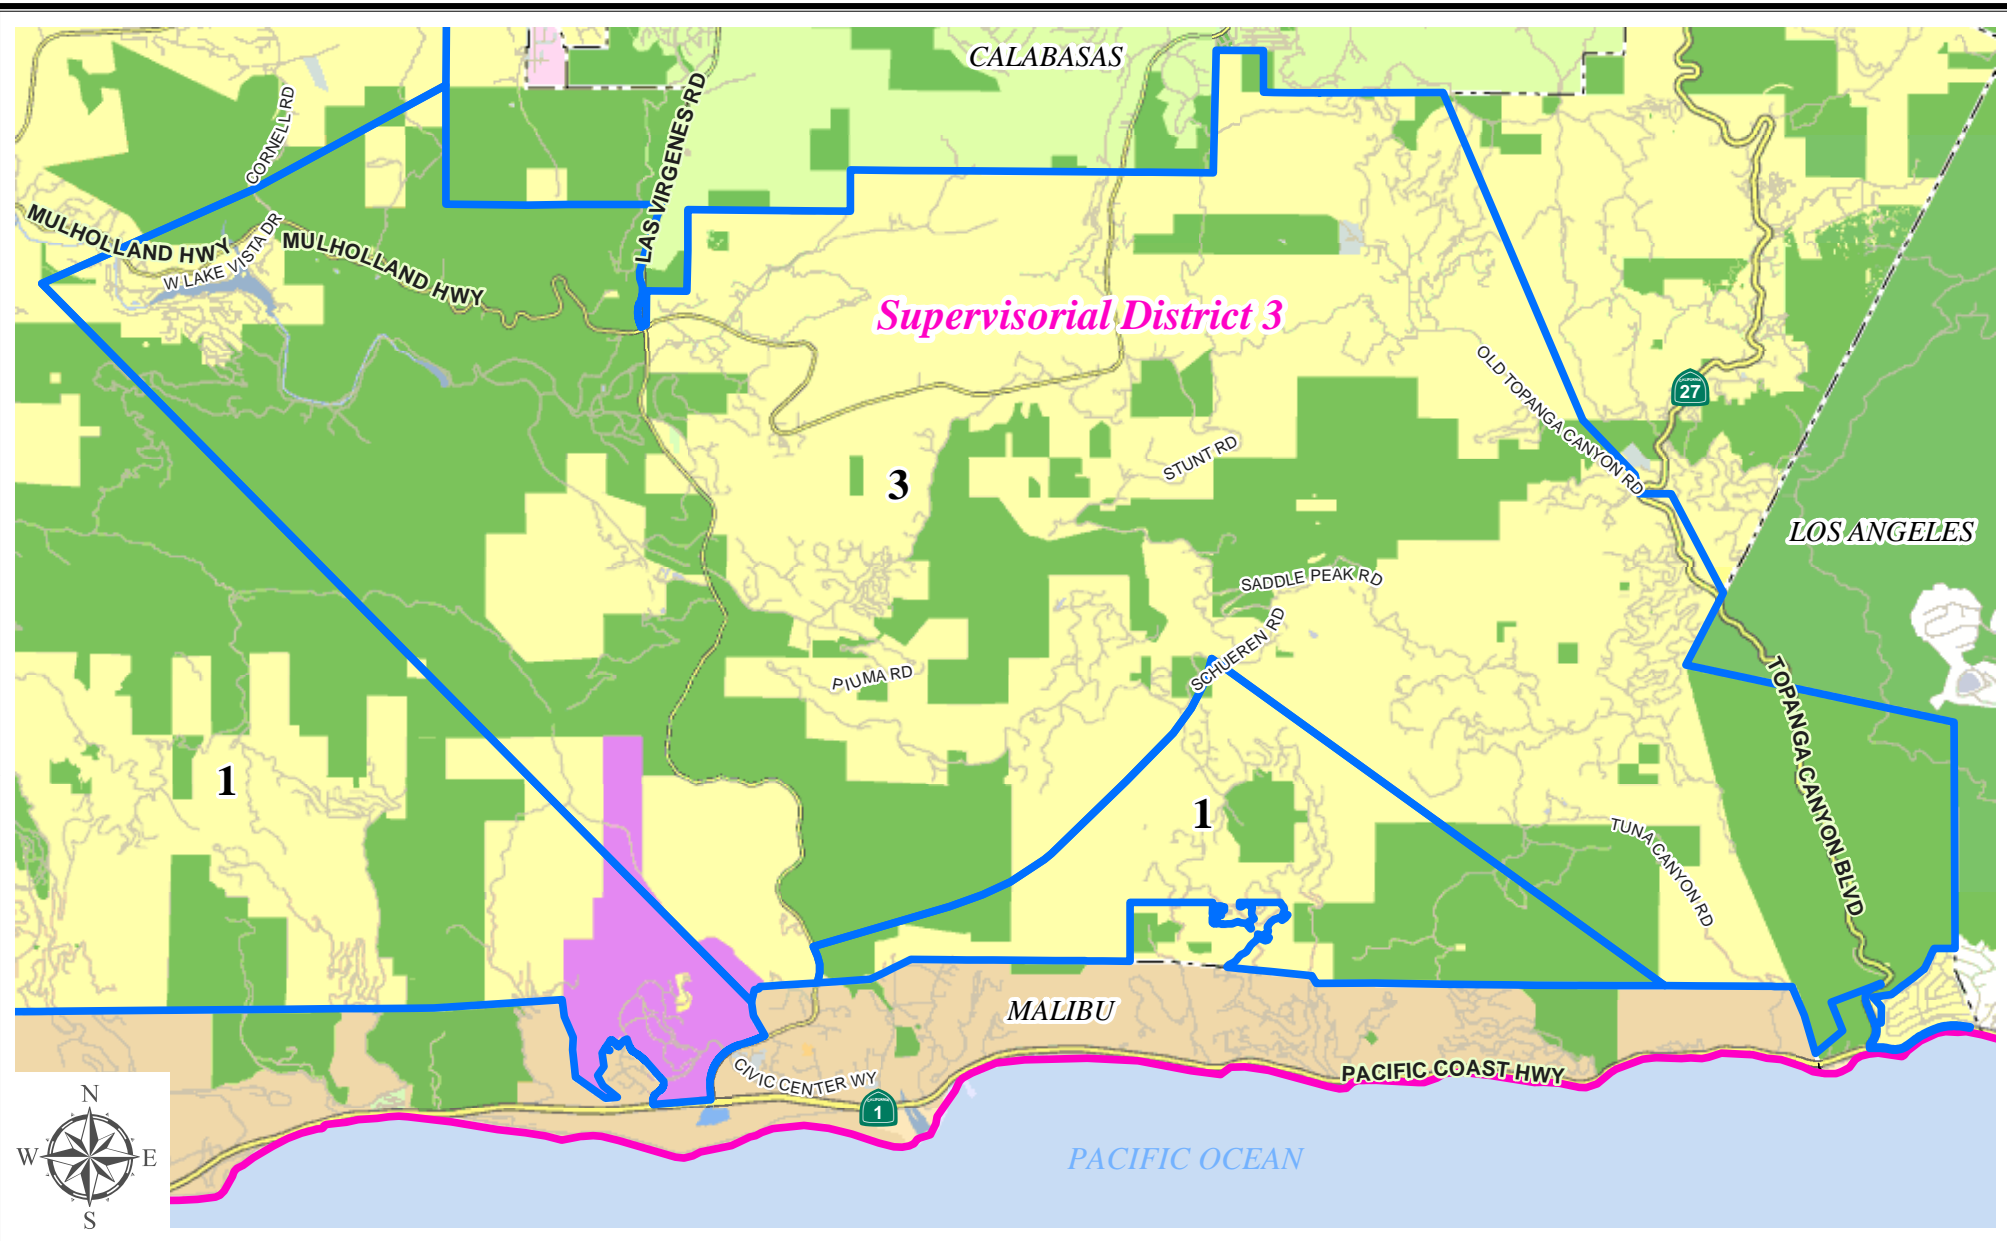

TRASH AREA COLLECTION	
1	Monday

Detail A - Santa Monica Mountains Residential Franchise Trash Collection Schedule

*Detail B - Santa Monica Mountains
Residential Franchise
Trash Collection Schedule*

TRASH AREA COLLECTION	
2	Tuesday
5	Friday

TRASH AREA COLLECTION	
1	Monday
3	Wednesday

Detail C - Santa Monica Mountains Residential Franchise Trash Collection Schedule

TRASH AREA COLLECTION	
4	Thursday

Detail D - Santa Monica Mountains Residential Franchise Trash Collection Schedule

TRASH AREA COLLECTION	
1	Monday
2	Tuesday
3	Wednesday
4	Thursday
5	Friday

Santa Monica Mountains Residential Franchise Trash Collection Schedule