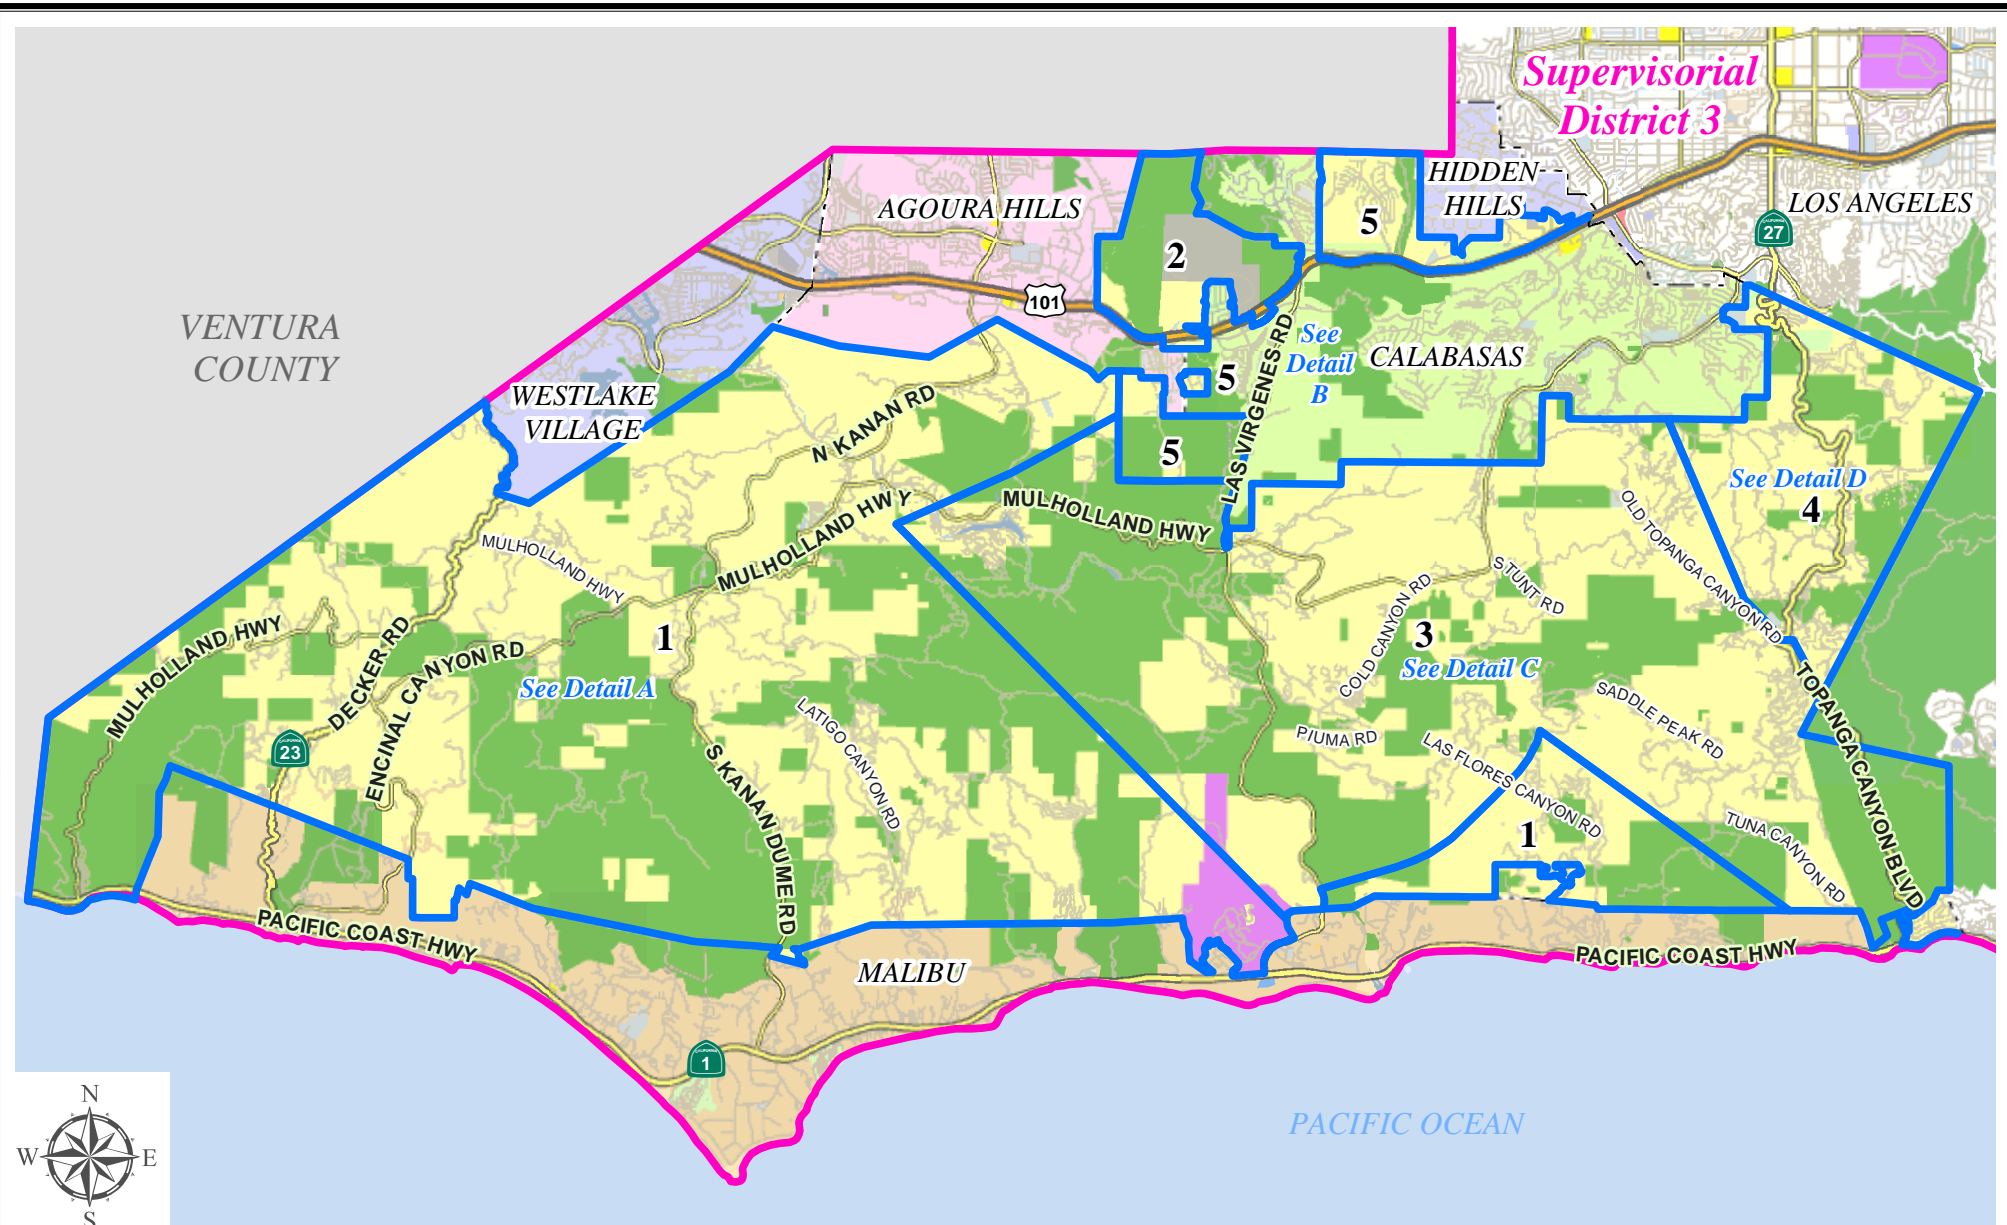

TRASH AREA COLLECTION	
1	Monday

Detail A - Santa Monica Mountains Residential Franchise Trash Collection Schedule

*Detail B - Santa Monica Mountains
Residential Franchise
Trash Collection Schedule*

TRASH AREA COLLECTION	
2	Tuesday
5	Friday

TRASH AREA COLLECTION	
1	Monday
3	Wednesday

Detail C - Santa Monica Mountains Residential Franchise Trash Collection Schedule

TRASH AREA COLLECTION	
4	Thursday

Detail D - Santa Monica Mountains Residential Franchise Trash Collection Schedule

TRASH AREA COLLECTION	
1	Monday
2	Tuesday
3	Wednesday
4	Thursday
5	Friday

Santa Monica Mountains Residential Franchise Trash Collection Schedule