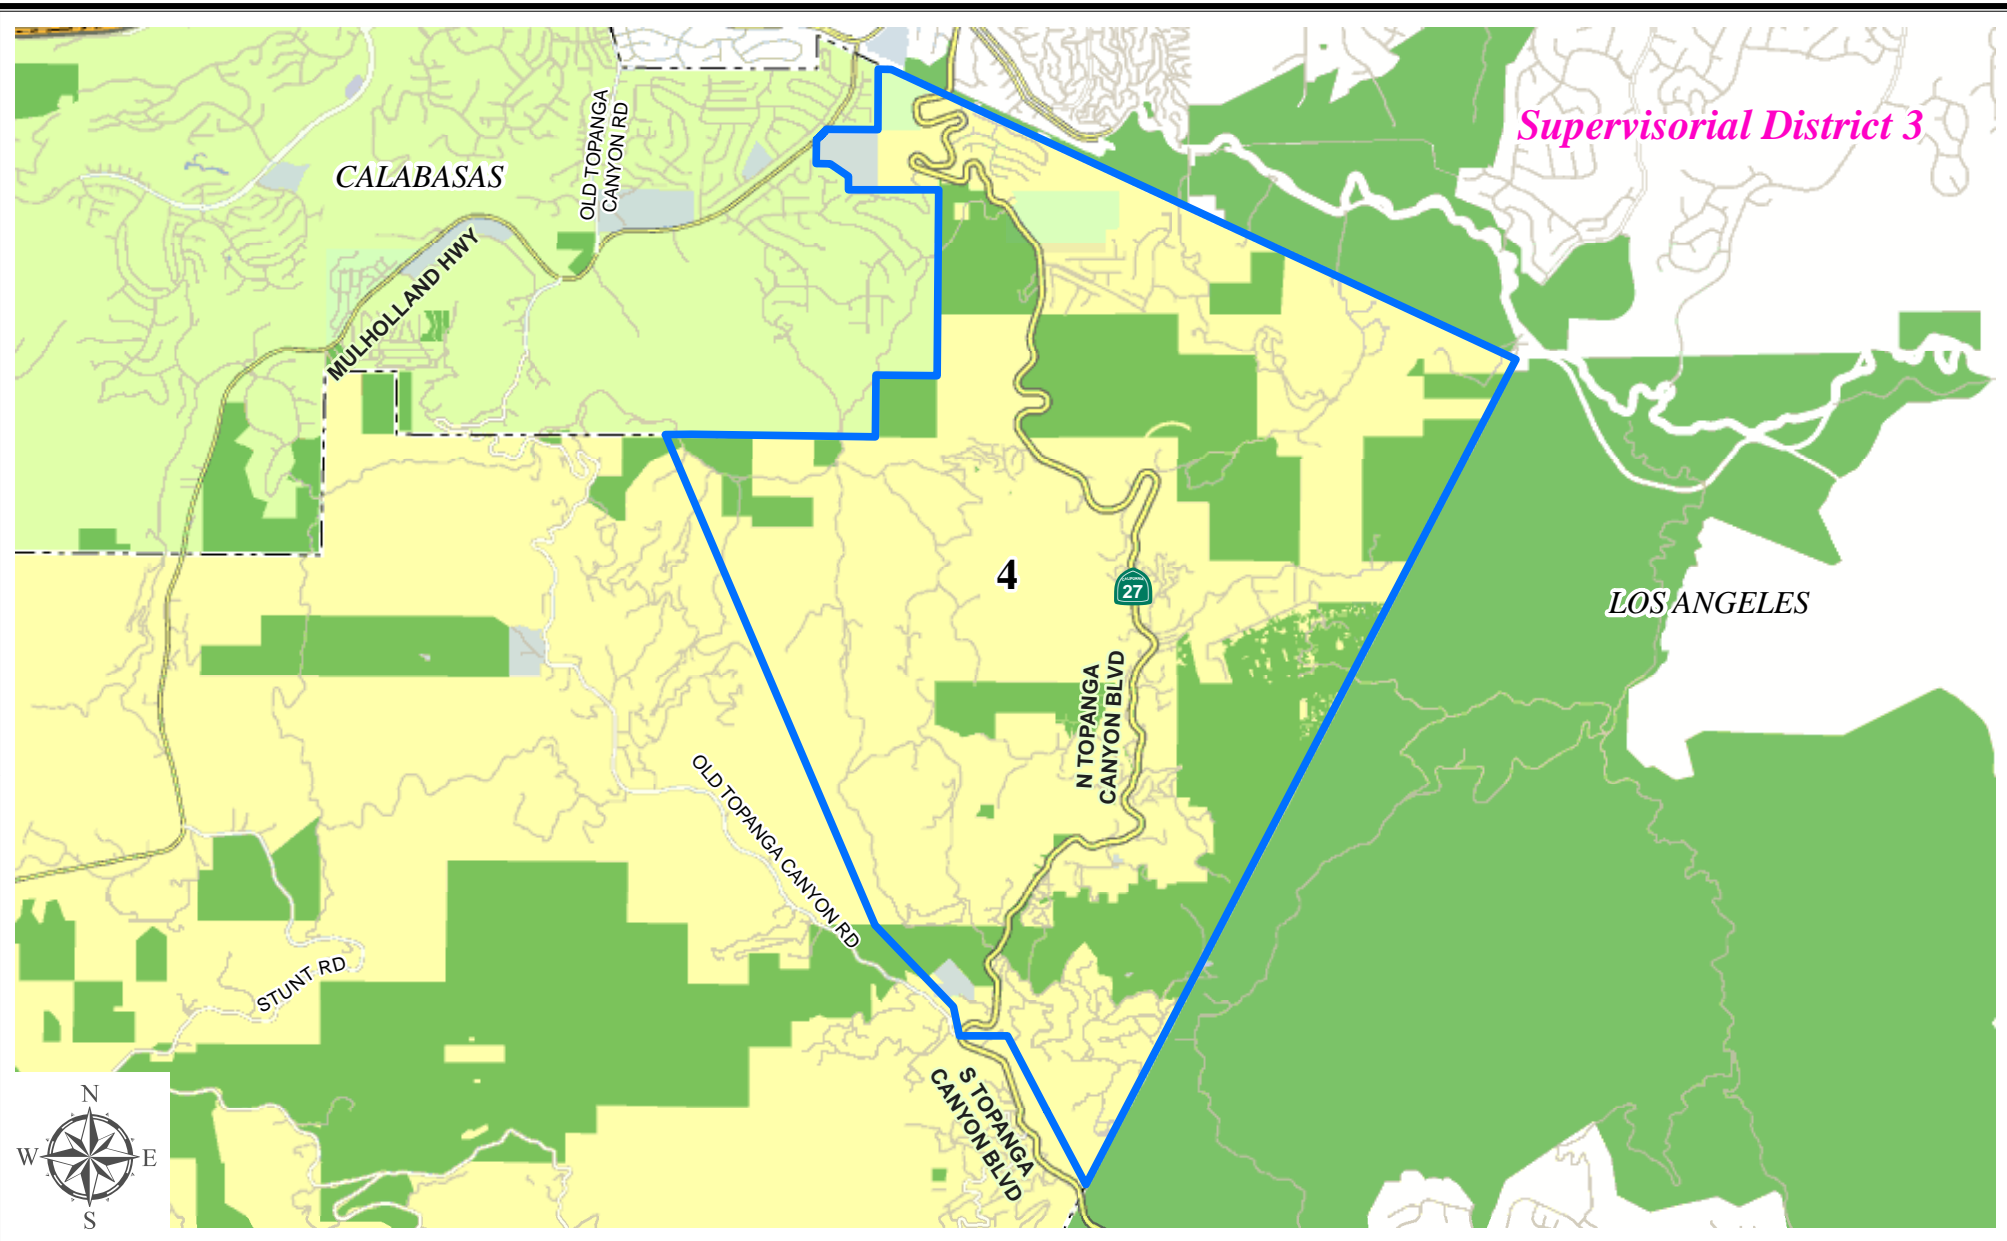

TRASH AREA COLLECTION	
1	Monday

Detail A - Santa Monica Mountains Residential Franchise Trash Collection Schedule

*Detail B - Santa Monica Mountains
Residential Franchise
Trash Collection Schedule*

TRASH AREA COLLECTION	
2	Tuesday
5	Friday

TRASH AREA COLLECTION	
1	Monday
3	Wednesday

Detail C - Santa Monica Mountains Residential Franchise Trash Collection Schedule

TRASH AREA COLLECTION	
4	Thursday

Detail D - Santa Monica Mountains Residential Franchise Trash Collection Schedule

TRASH AREA COLLECTION	
1	Monday
2	Tuesday
3	Wednesday
4	Thursday
5	Friday

Santa Monica Mountains Residential Franchise Trash Collection Schedule