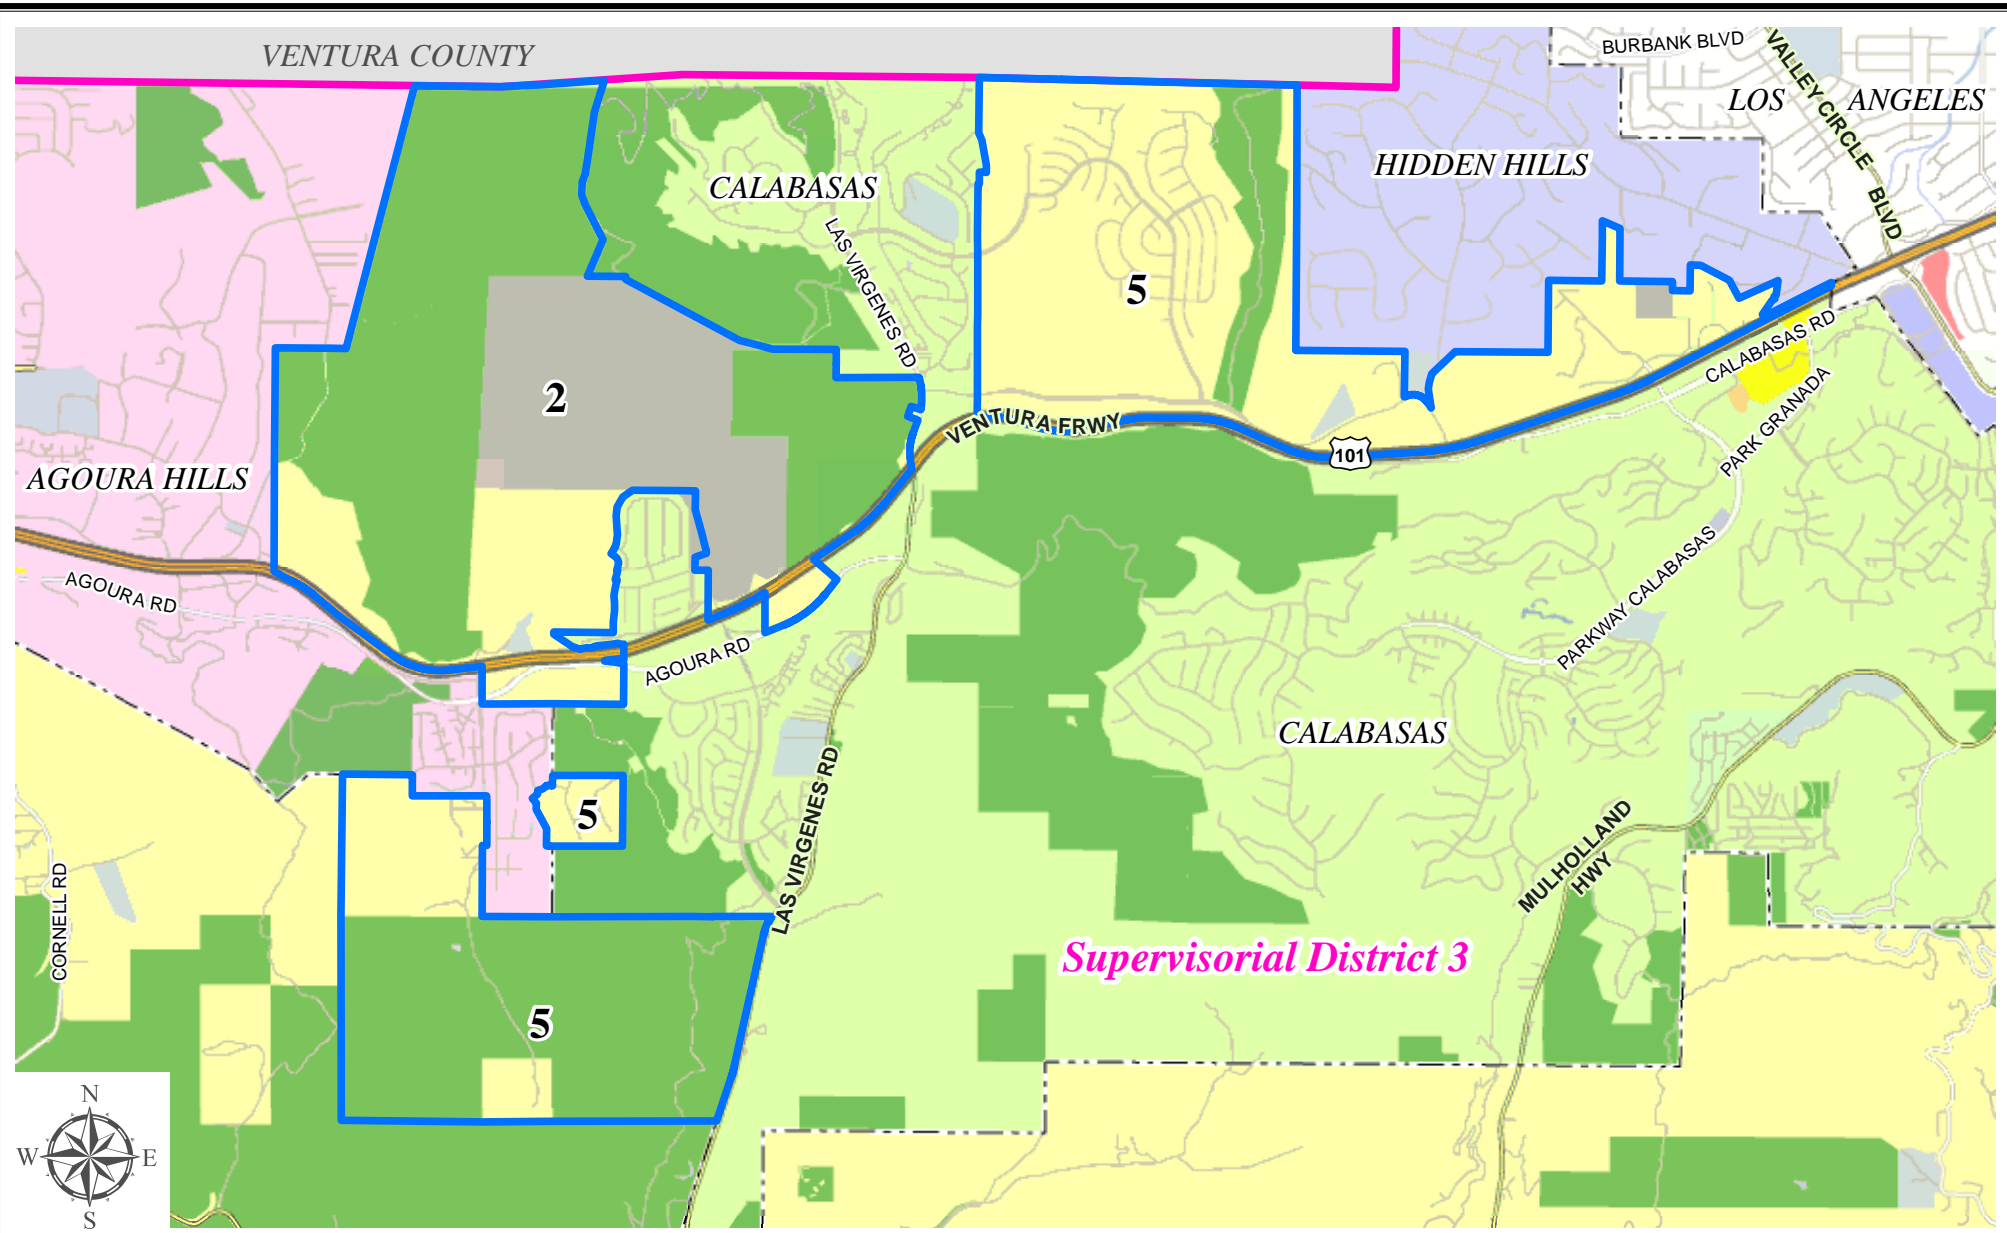

TRASH AREA COLLECTION	
1	Monday

Detail A - Santa Monica Mountains Residential Franchise Trash Collection Schedule

*Detail B - Santa Monica Mountains
Residential Franchise
Trash Collection Schedule*

TRASH AREA COLLECTION	
2	Tuesday
5	Friday

TRASH AREA COLLECTION	
1	Monday
3	Wednesday

Detail C - Santa Monica Mountains Residential Franchise Trash Collection Schedule

TRASH AREA COLLECTION	
4	Thursday

Detail D - Santa Monica Mountains Residential Franchise Trash Collection Schedule

TRASH AREA COLLECTION	
1	Monday
2	Tuesday
3	Wednesday
4	Thursday
5	Friday

Santa Monica Mountains Residential Franchise Trash Collection Schedule