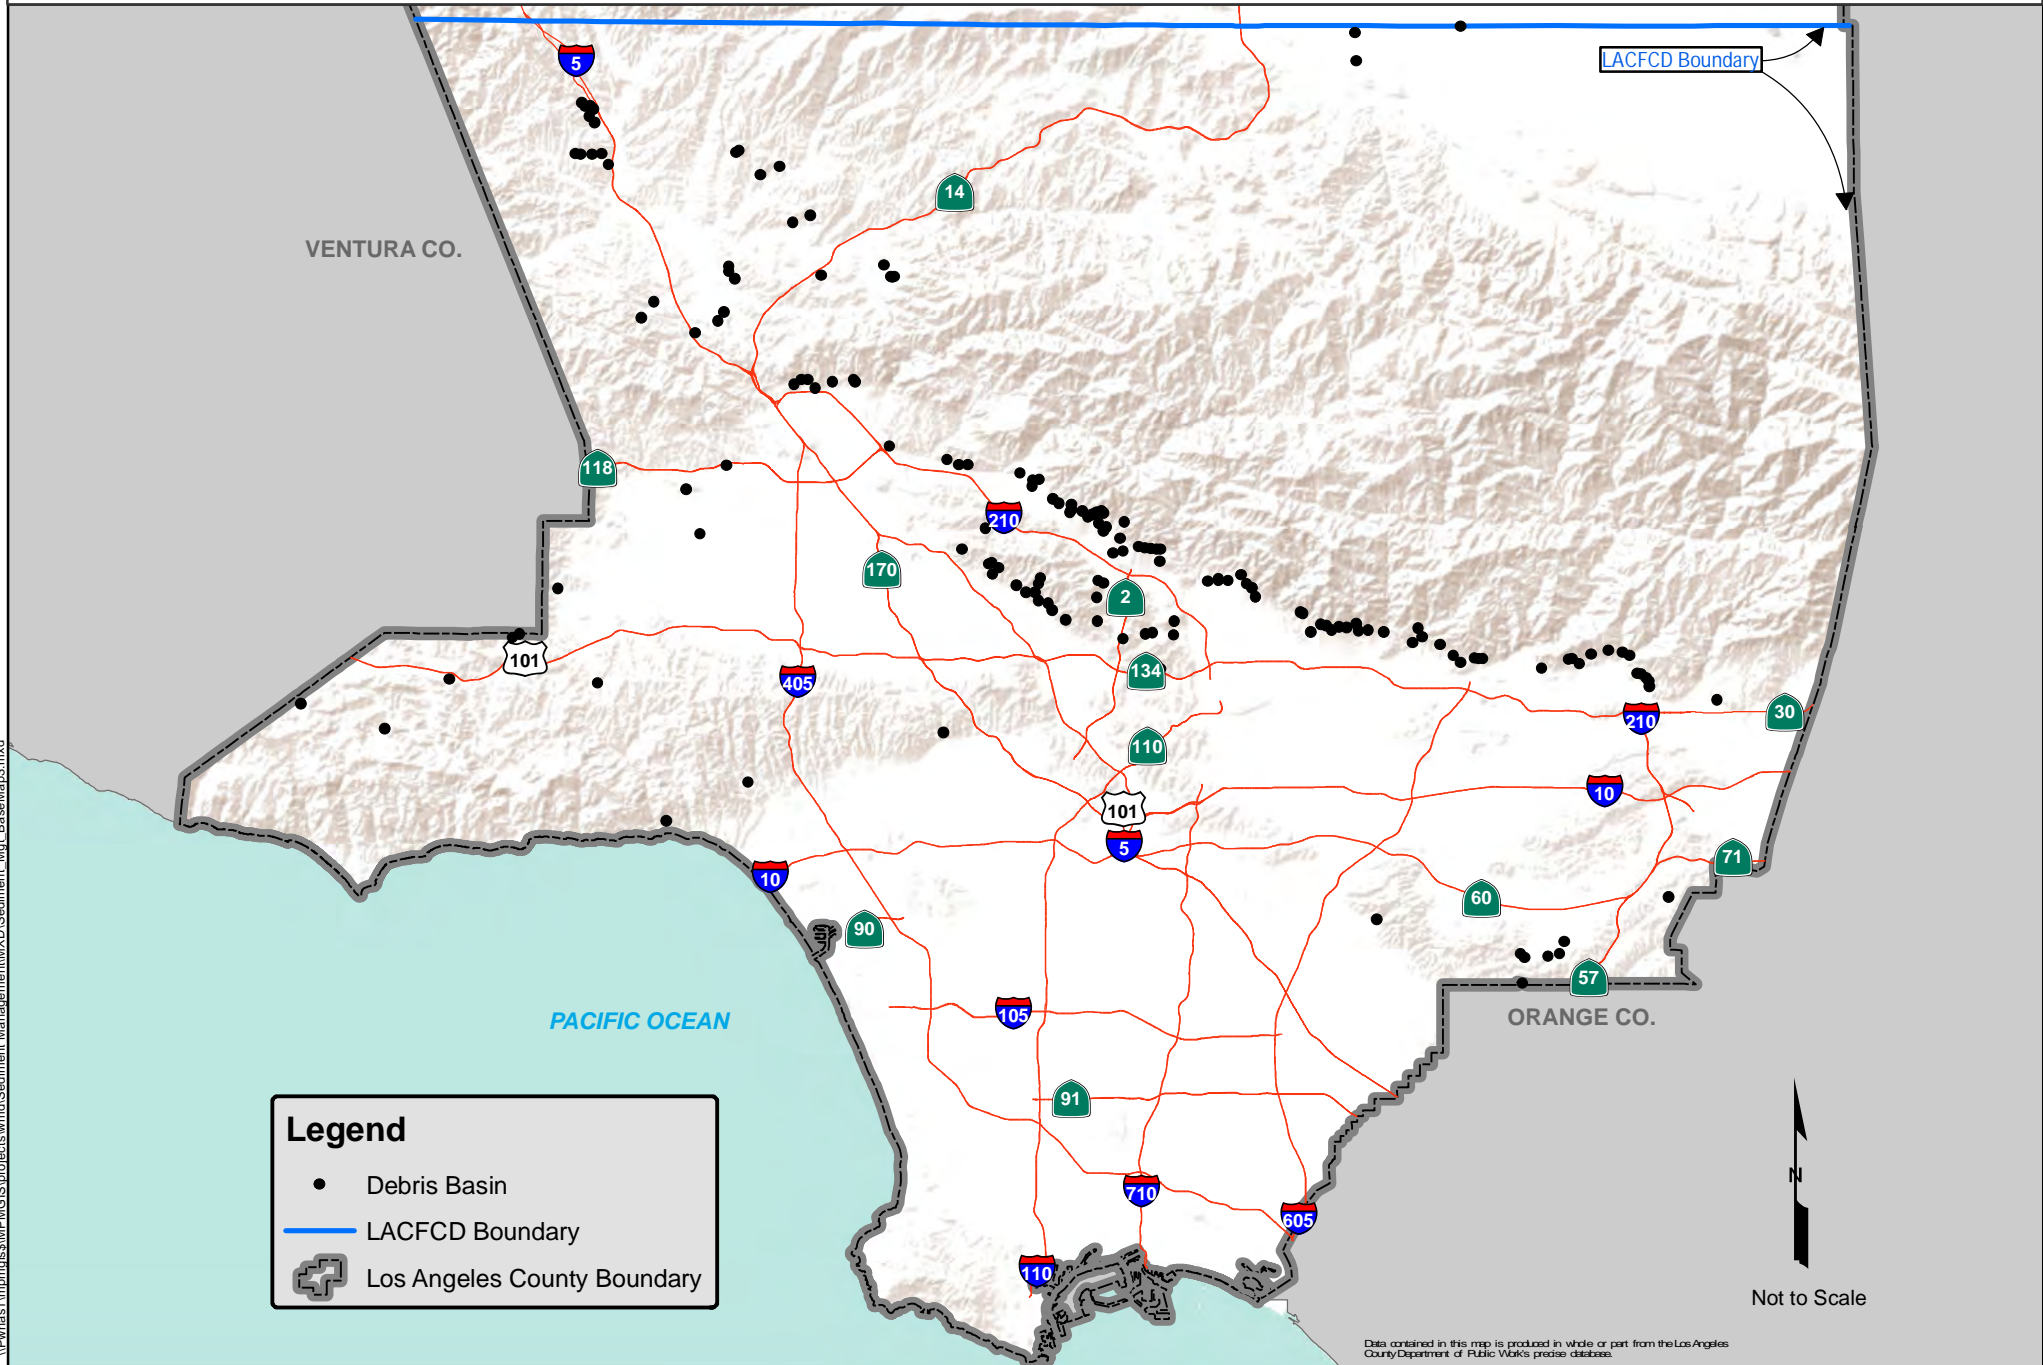

Sediment Management Strategic Plan

(Debris Basin Locations)

Legend

- Debris Basin
- LACFCD Boundary
- ⊕ Los Angeles County Boundary

North Arrow
Not to Scale