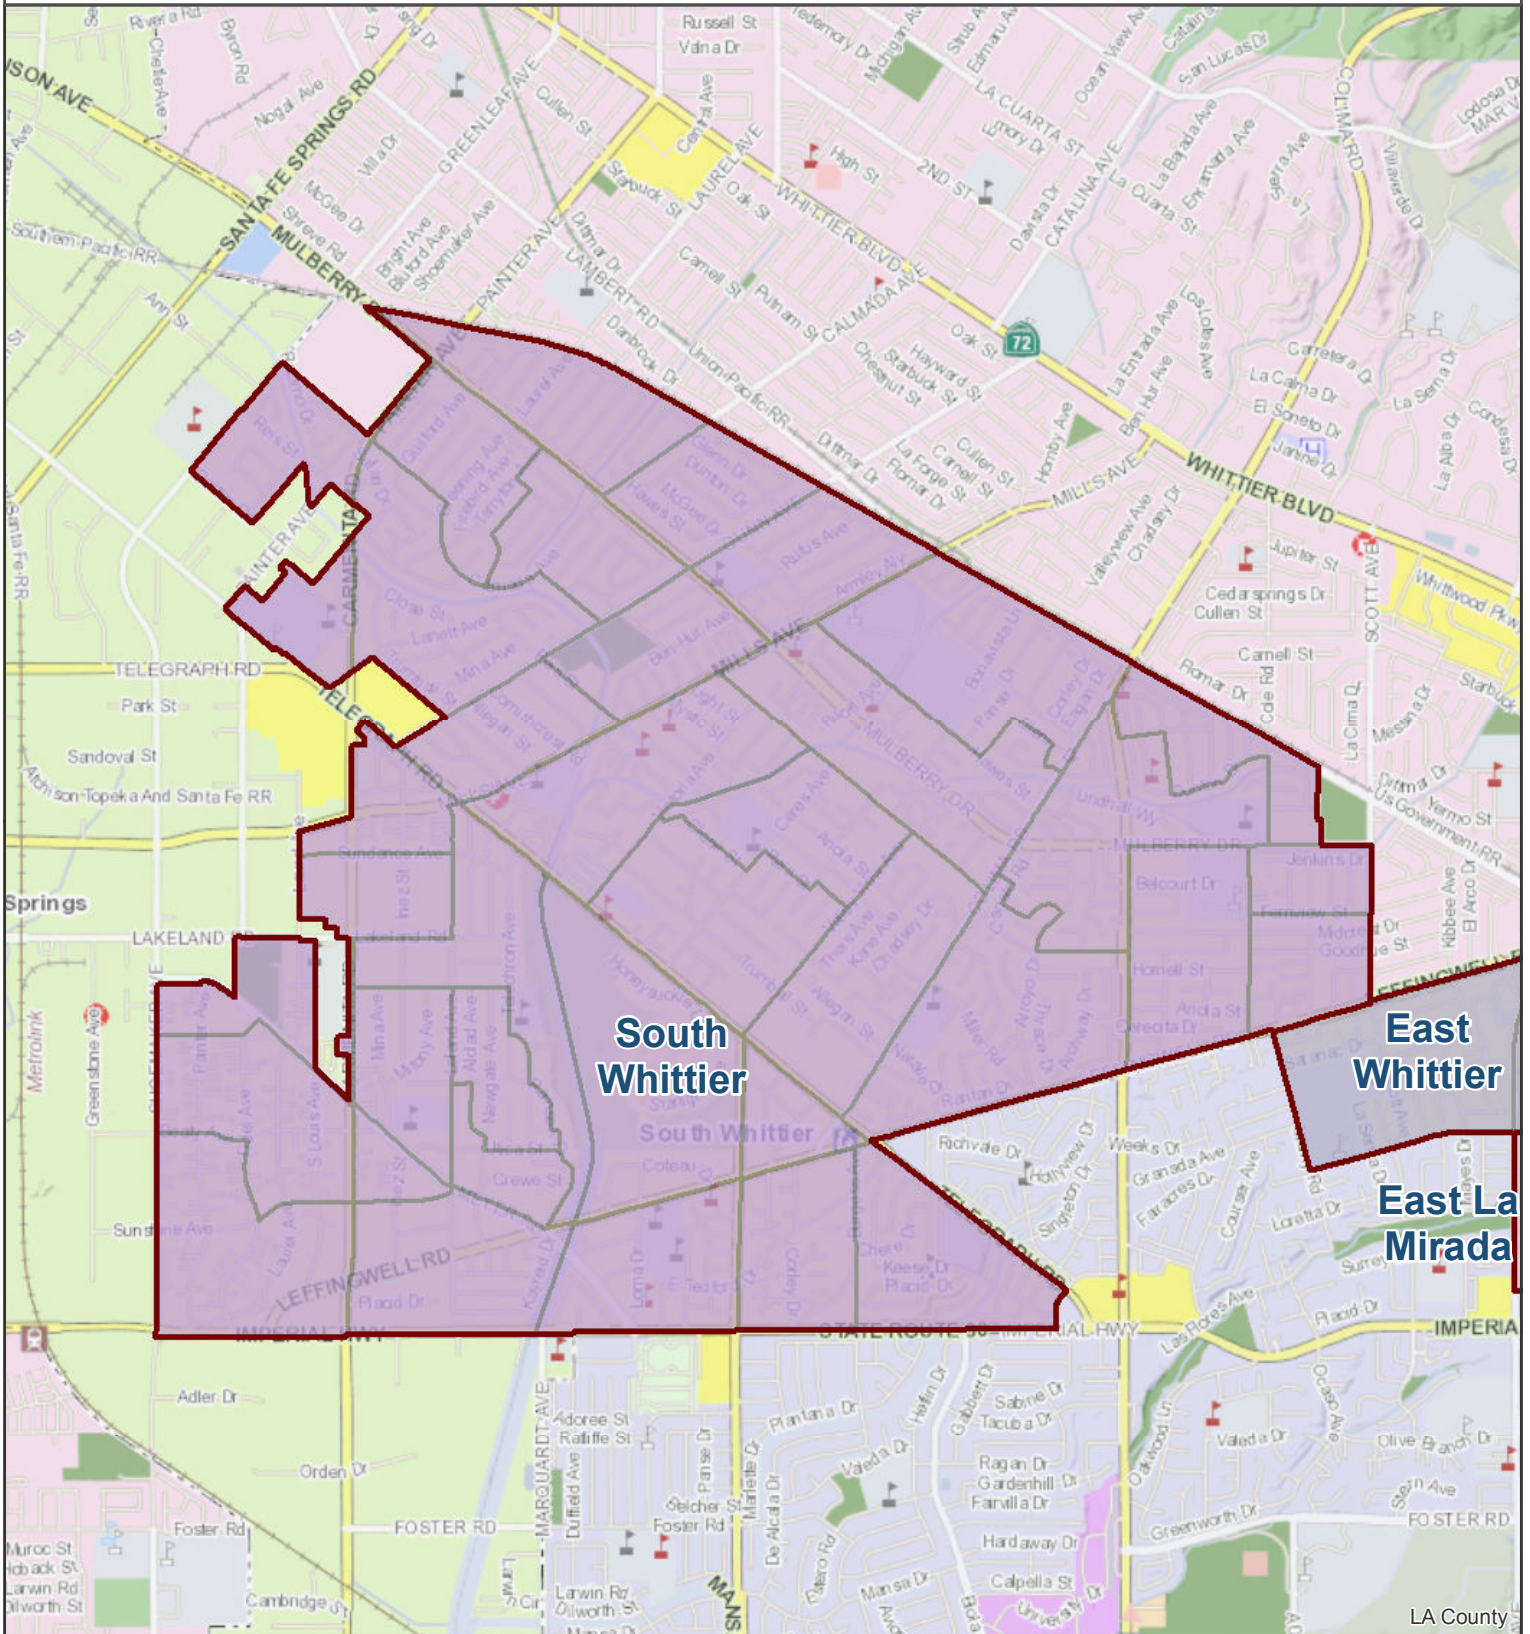

Board Approved Statistical Areas (BASA) Project 2015

Supervisorial District 4

Unincorporated - East La Mirada

-  Supervisorial Districts
-  Unincorporated - East La Mirada by Census Block Groups

Board Approved Statistical Areas (BASA) Project 2015

Supervisorial District 4

Unincorporated - East Whittier

- Supervisorial Districts
- Unincorporated - East Whittier by Census Block Groups

Board Approved Statistical Areas (BASA) Project 2015

Supervisorial District 4

Unincorporated - South Whittier

-  Supervisorial Districts
-  Unincorporated - South Whittier by Census Block Groups