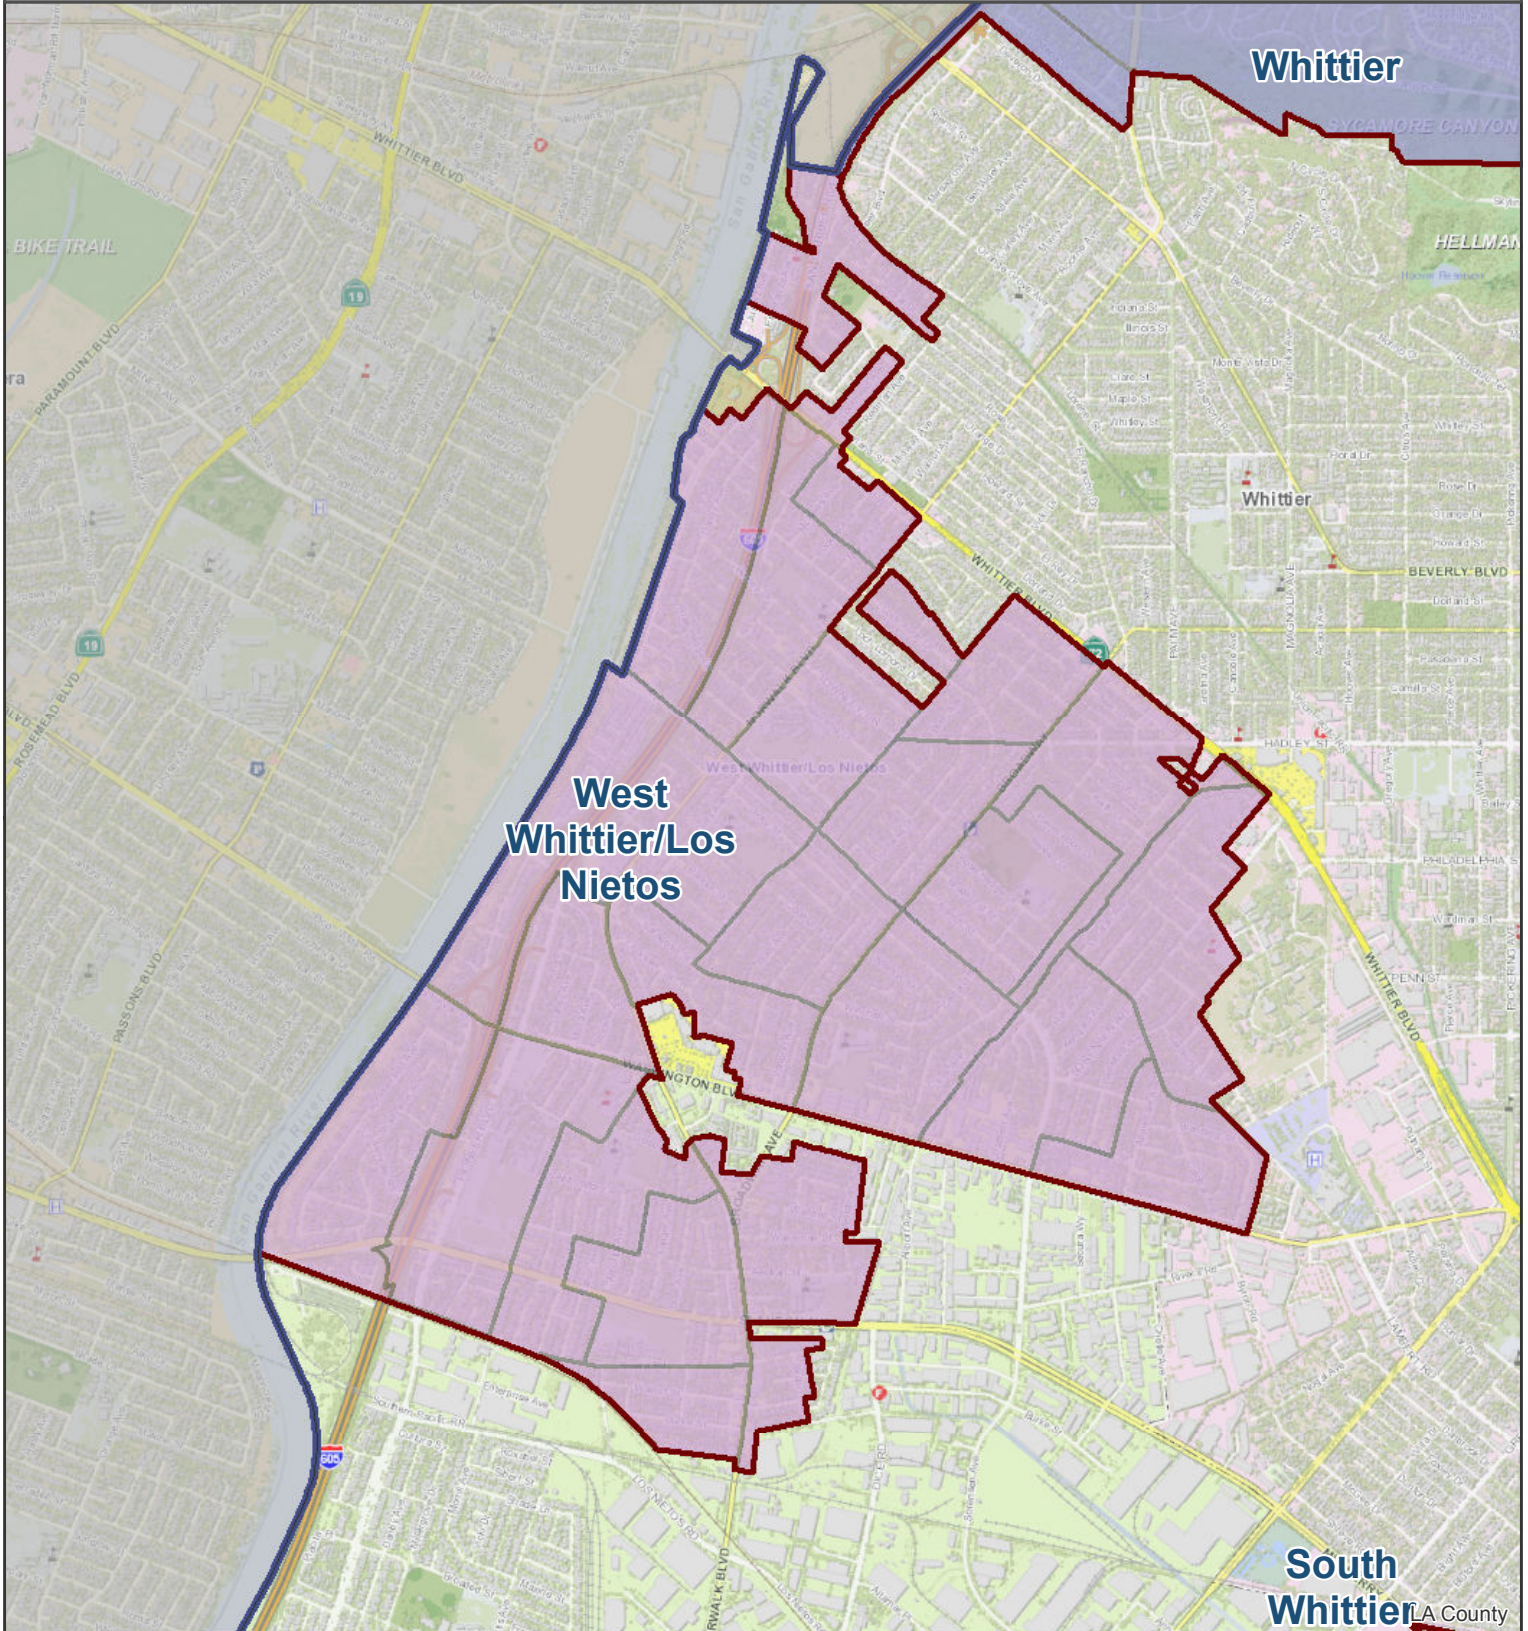

Board Approved Statistical Areas (BASA) Project 2015

Supervisorial District 4

Unincorporated - West Whittier/Los Nietos

-  Supervisorial Districts
-  Unincorporated - West Whittier/Los Nietos by Census Block Groups