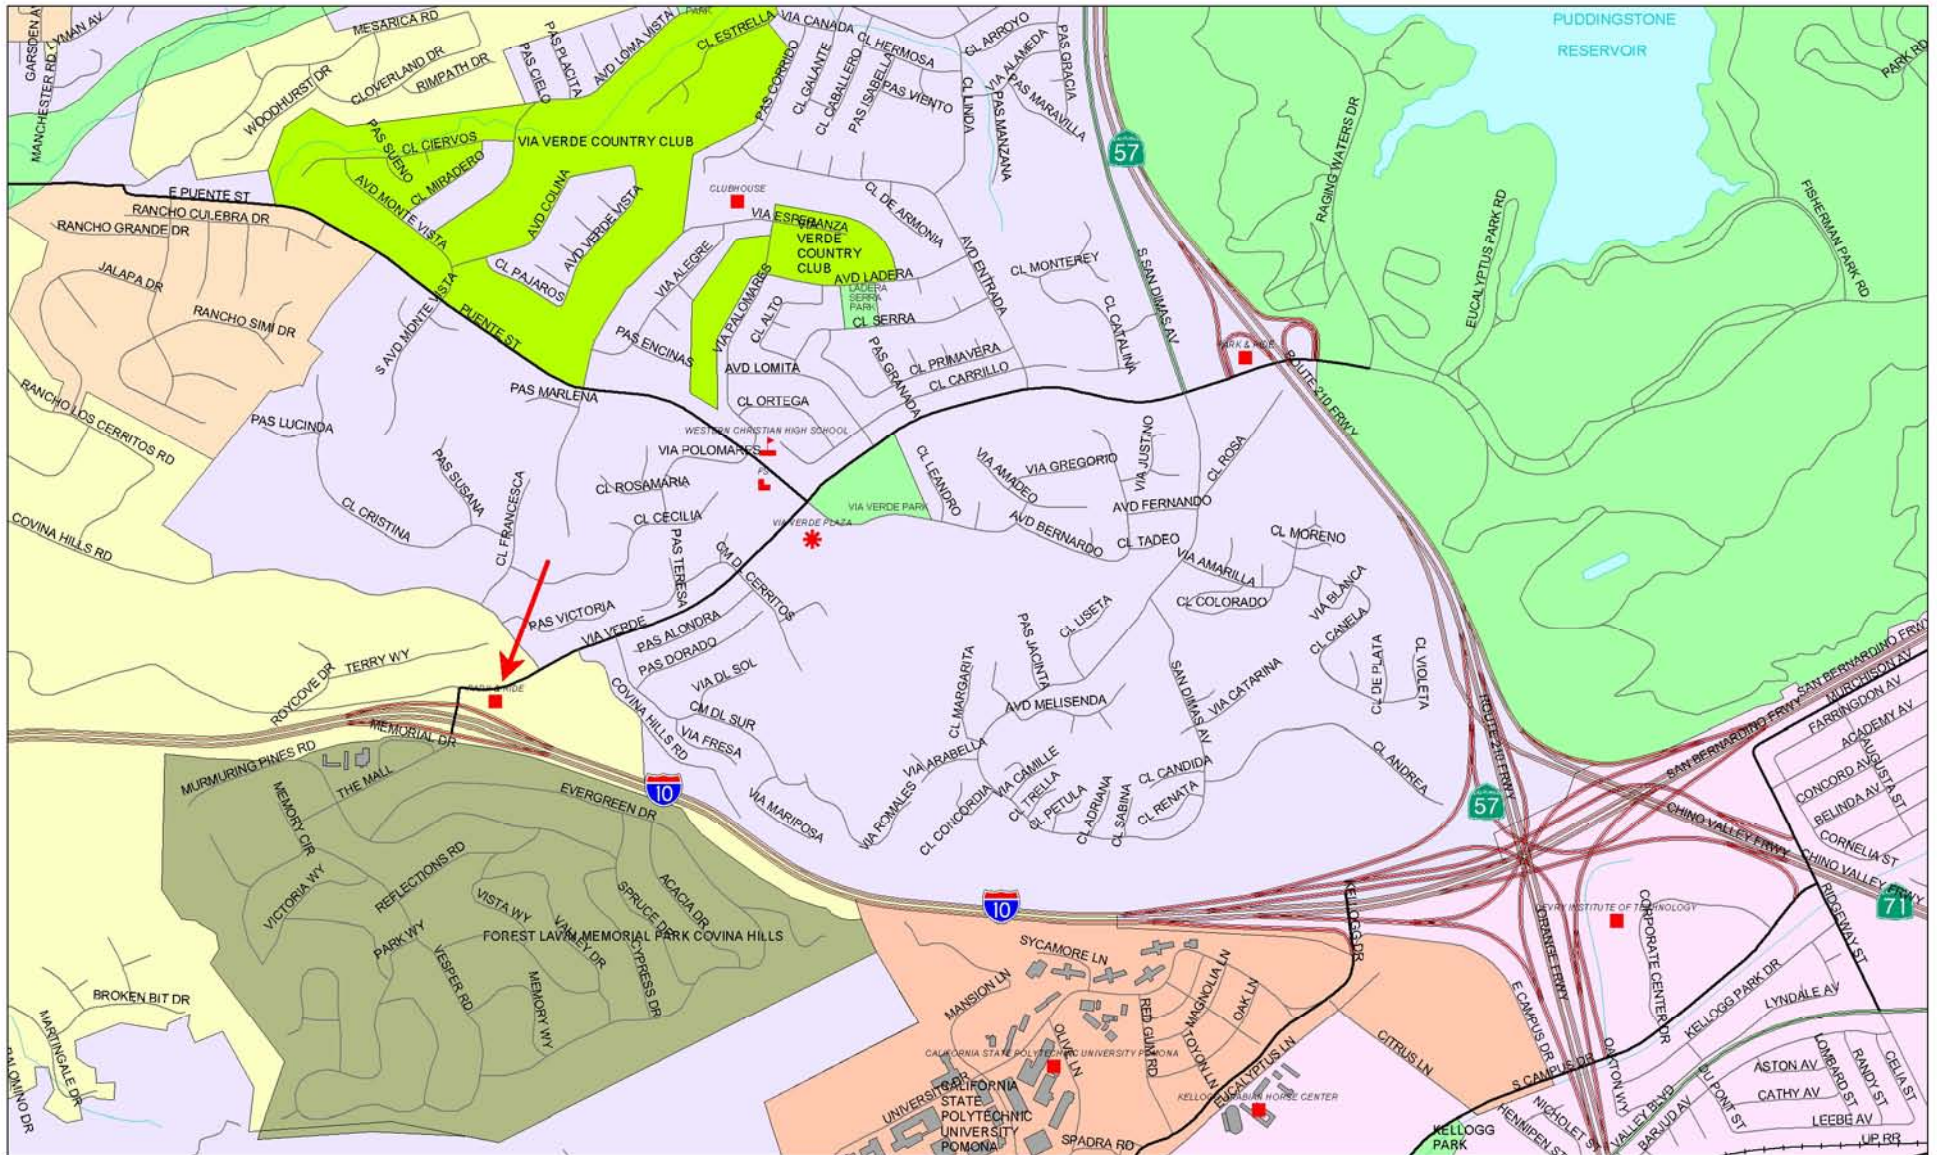

VIA VERDE PARK AND RIDE LOT TG PG 599-H7

Data contained in this map is produced in whole or part from the Thomas Bros. Maps® digital database. This map is copyrighted, and reproduced with permission granted by Thomas Bros. Maps®. All rights reserved.

Data contained in this map is produced in whole or part from the Thomas Bros. Maps® digital database. This map is copyrighted, and reproduced with permission granted by Thomas Bros. Maps®. All rights reserved.

VIA VERDE PARK AND RIDE LOT TG PG 599-H7