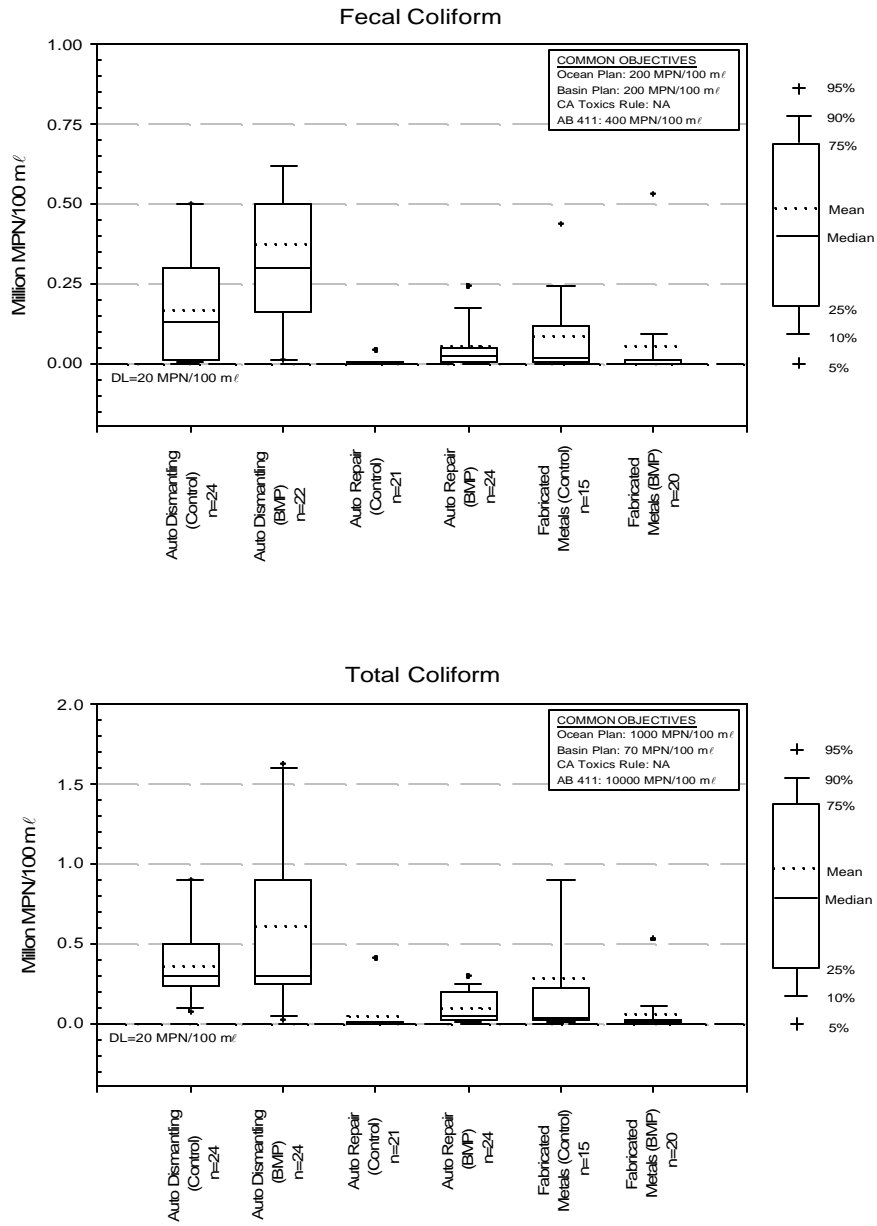

**Critical Sources Box Plots  
1997-2000 STORM SEASONS  
Figure 4-3**

**Critical Sources Box Plots  
1997-2000 STORM SEASONS  
Figure 4-3**

**Critical Sources Box Plots  
1997-2000 STORM SEASONS  
Figure 4-3**

**Critical Sources Box Plots  
1997-2000 STORM SEASONS  
Figure 4-3**

**Critical Sources Box Plots  
1997-2000 STORM SEASONS  
Figure 4-3**