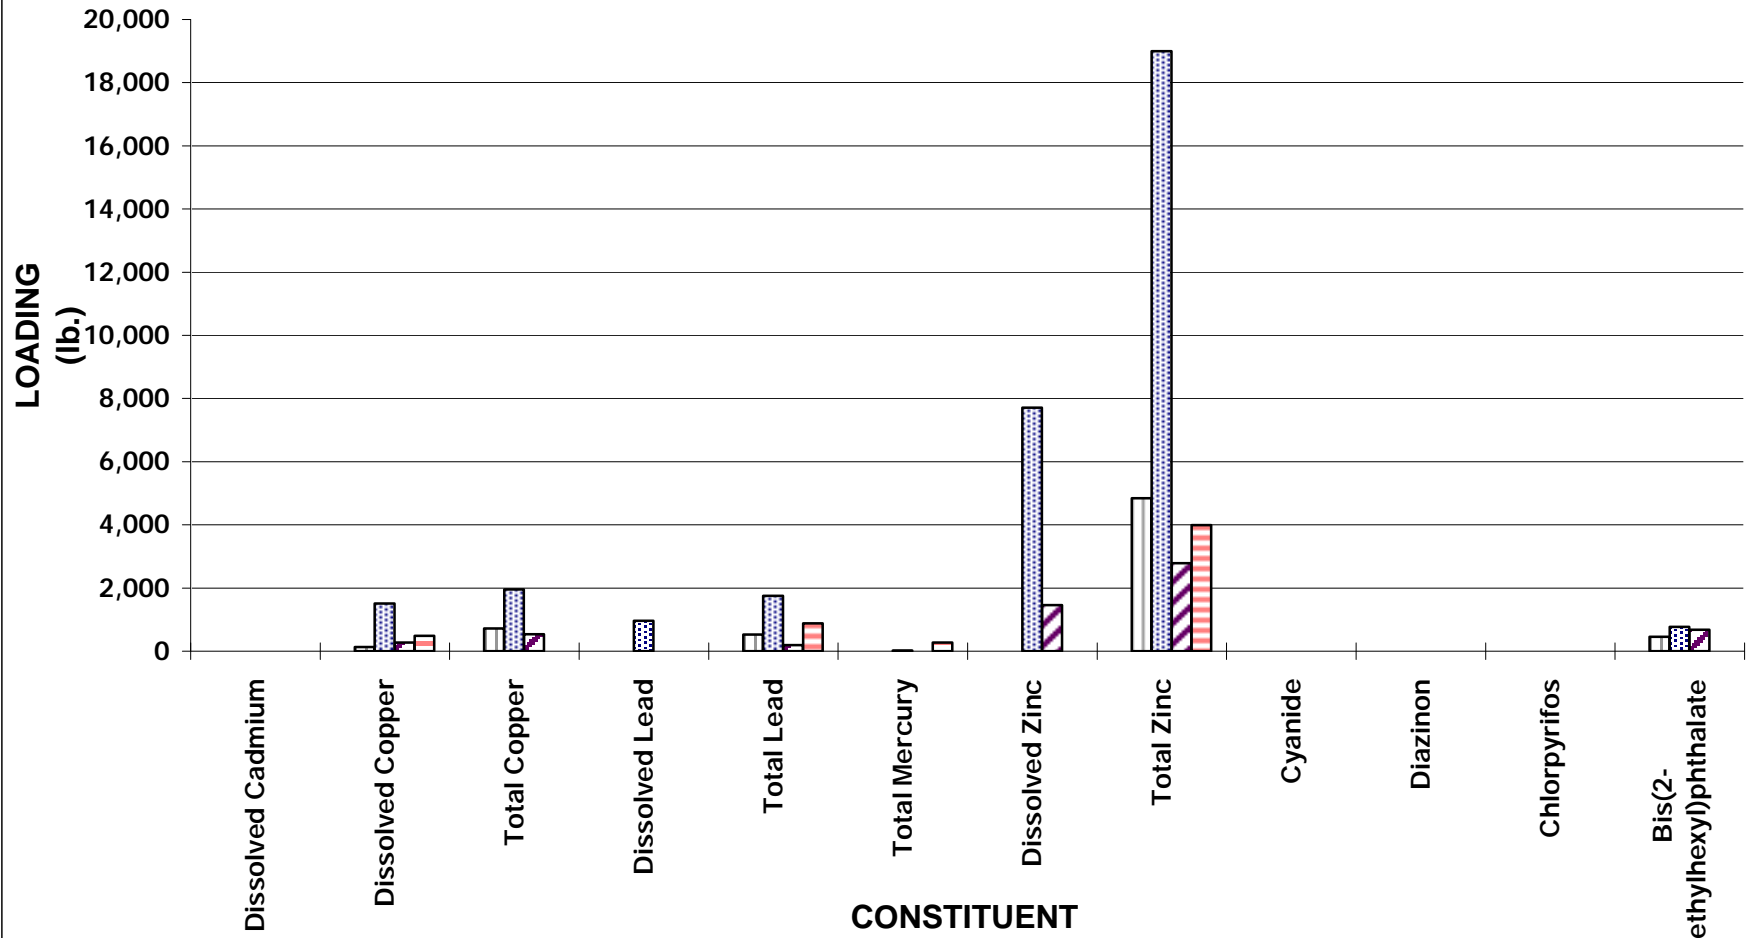

**Figure 4-7. TOTAL MASS EMISSION LOADINGS  
BALLONA CREEK**

Note: No runoff data from 1995-96.  
No runoff data during Feb. 1998.